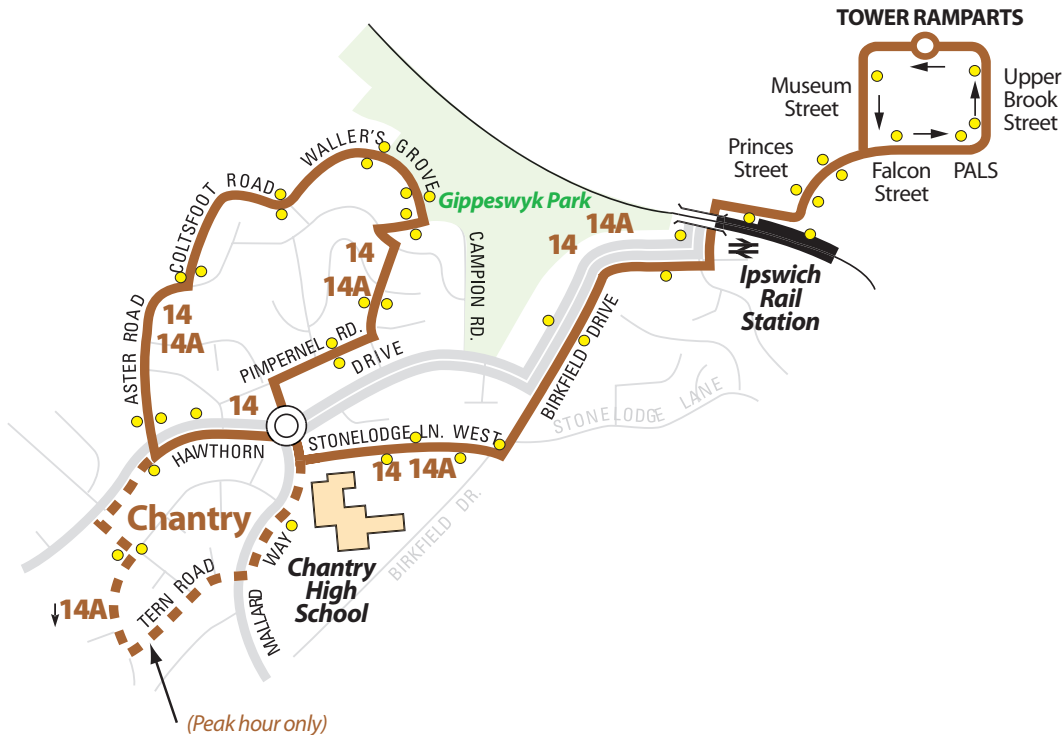

TOWN CENTRE - Gippeswyk Park - Waller's Grove - TOWN CENTRE

route 14&14A

Route via: Tower Ramparts via Crown Street, Museum Street, Princes Street, Ranelagh Road, Ancaster Road, Birkfield Drive, Stonelodge Lane West, Mallard Way, Pimpernel Road, Primrose Hill, Champion Road, Wallers Grove, Coltsfoot Road, Aster Road, Hawthorn Drive (Off Peak), (Peak hours only - Tern Road, Sheldrake Drive, Gannet Road, Hawthorn Drive, Aster Road, Coltsford Road, Wallers Grove, Champion Road, Primrose Hill, Pimpernel Road), Mallard Way, Stonelodge Lane West, Birkfield Drive, Ancaster Road, Ranelagh Road, Princes Street, Friars Street, Dogs Head Streat, Upper Brook Street, Northgate Street, Crown Street to Tower Ramparts.

Monday to Saturday

	14	14A	14	14	14	14	14	14	14	14A	14
TOWER RAMPARTS Bus Station	....	0845	1000	1100	1200	1300	1400	1500	1600	1700	1800
Railway Station, Ranelagh Rd	0749	0849	1004	1104	1204	1304	1404	1504	1604	1704	1804
Sheldrake Drive, Tern Road	....	0855	....	....	....	....	....	....	....	1710	....
Waller's Grove	0756	0859	1011	1111	1211	1311	1411	1511	1611	1714	1811
Sheldrake Drive, Tern Road	0800	....	....	....	....	....	....	....	1615	....	1815
Railway Station, Ranelagh Rd	0806	0906	1018	1118	1218	1318	1418	1518	1621	1721	1821
TOWER RAMPARTS Bus Station	0819	0919	1029	1129	1229	1329	1429	1529	1634	1734	....

Sorry, No Sunday Service or Bank Holidays

If you have any comments about this service or any of our services please contact Malcolm Robson, Managing Director at 7 Constantine Road, Ipswich, IP1 2DL, or via our free phone number 0800 919390 or at info@ipswichbuses.co.uk