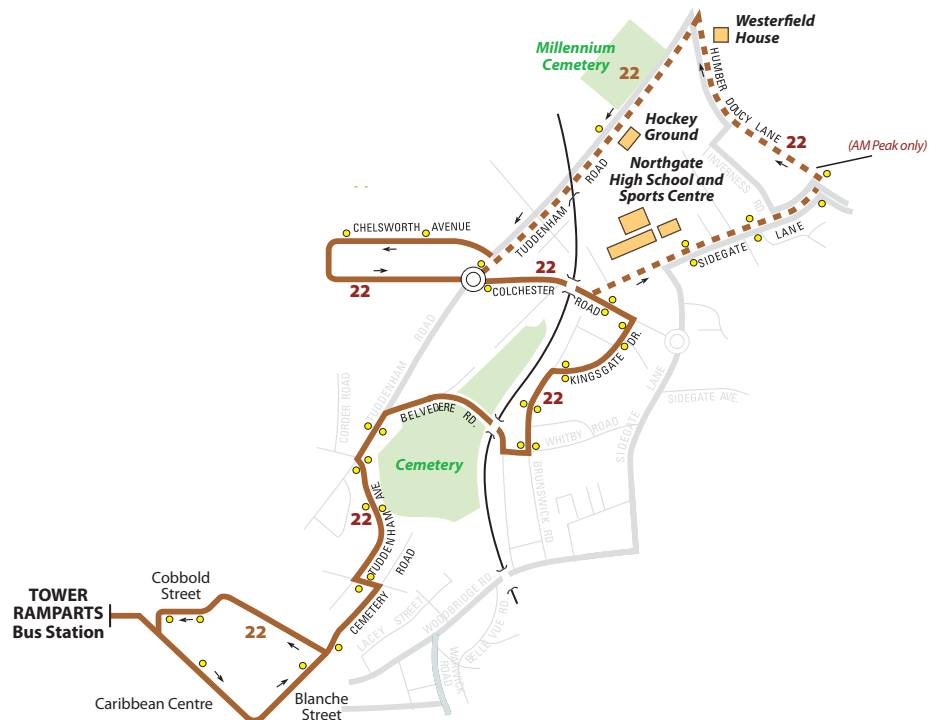

Monday to Saturday

	NS	S									
TOWER RAMPARTS Bus Station	0815	0816	0920	1030	1130	1230	1330	1430	1530	1635	1735
Suffolk Road	0817	0820	0924	1034	1134	1234	1334	1434	1534	1639	1739
Brunswick Road PO	0820	0824	0928	1038	1138	1238	1338	1438	1538	1643	1743
Sidegate Lane, Northgate School	0823	.....	.....	.....	.....	.....	.....	.....	.....	.....	.....
CHELSWORTH AVENUE Bus Shelter	0827	0827	0931	1041	1141	1241	1341	1441	1541	1646	1746

CHELSWORTH AVENUE Bus Shelter	0827	0827	0931	1041	1141	1241	1341	1441	1541	1646	1746
Colchester Road Baptist Chapel	0830	0830	0934	1044	1144	1244	1344	1444	1544	1649	1749
Brunswick Road PO	0833	0833	0937	1047	1147	1247	1347	1447	1547	1652	1752
Suffolk Road	0837	0837	0941	1051	1151	1251	1351	1451	1551	1656	1756
TOWER RAMPARTS Bus Station	0841	0841	0945	1055	1155	1255	1355	1455	1555	1700	1800

NS - Not Saturdays S - Saturdays only

Sorry, No Sunday Service or Bank Holidays

If you have any comments about this service or any of our services please contact Malcolm Robson, Managing Director at 7 Constantine Road, Ipswich, IP1 2DL, or via our free phone number 0800 919390 or at info@ipswichbuses.co.uk

IPSWICH BUSES

www.ipswichbuses.co.uk