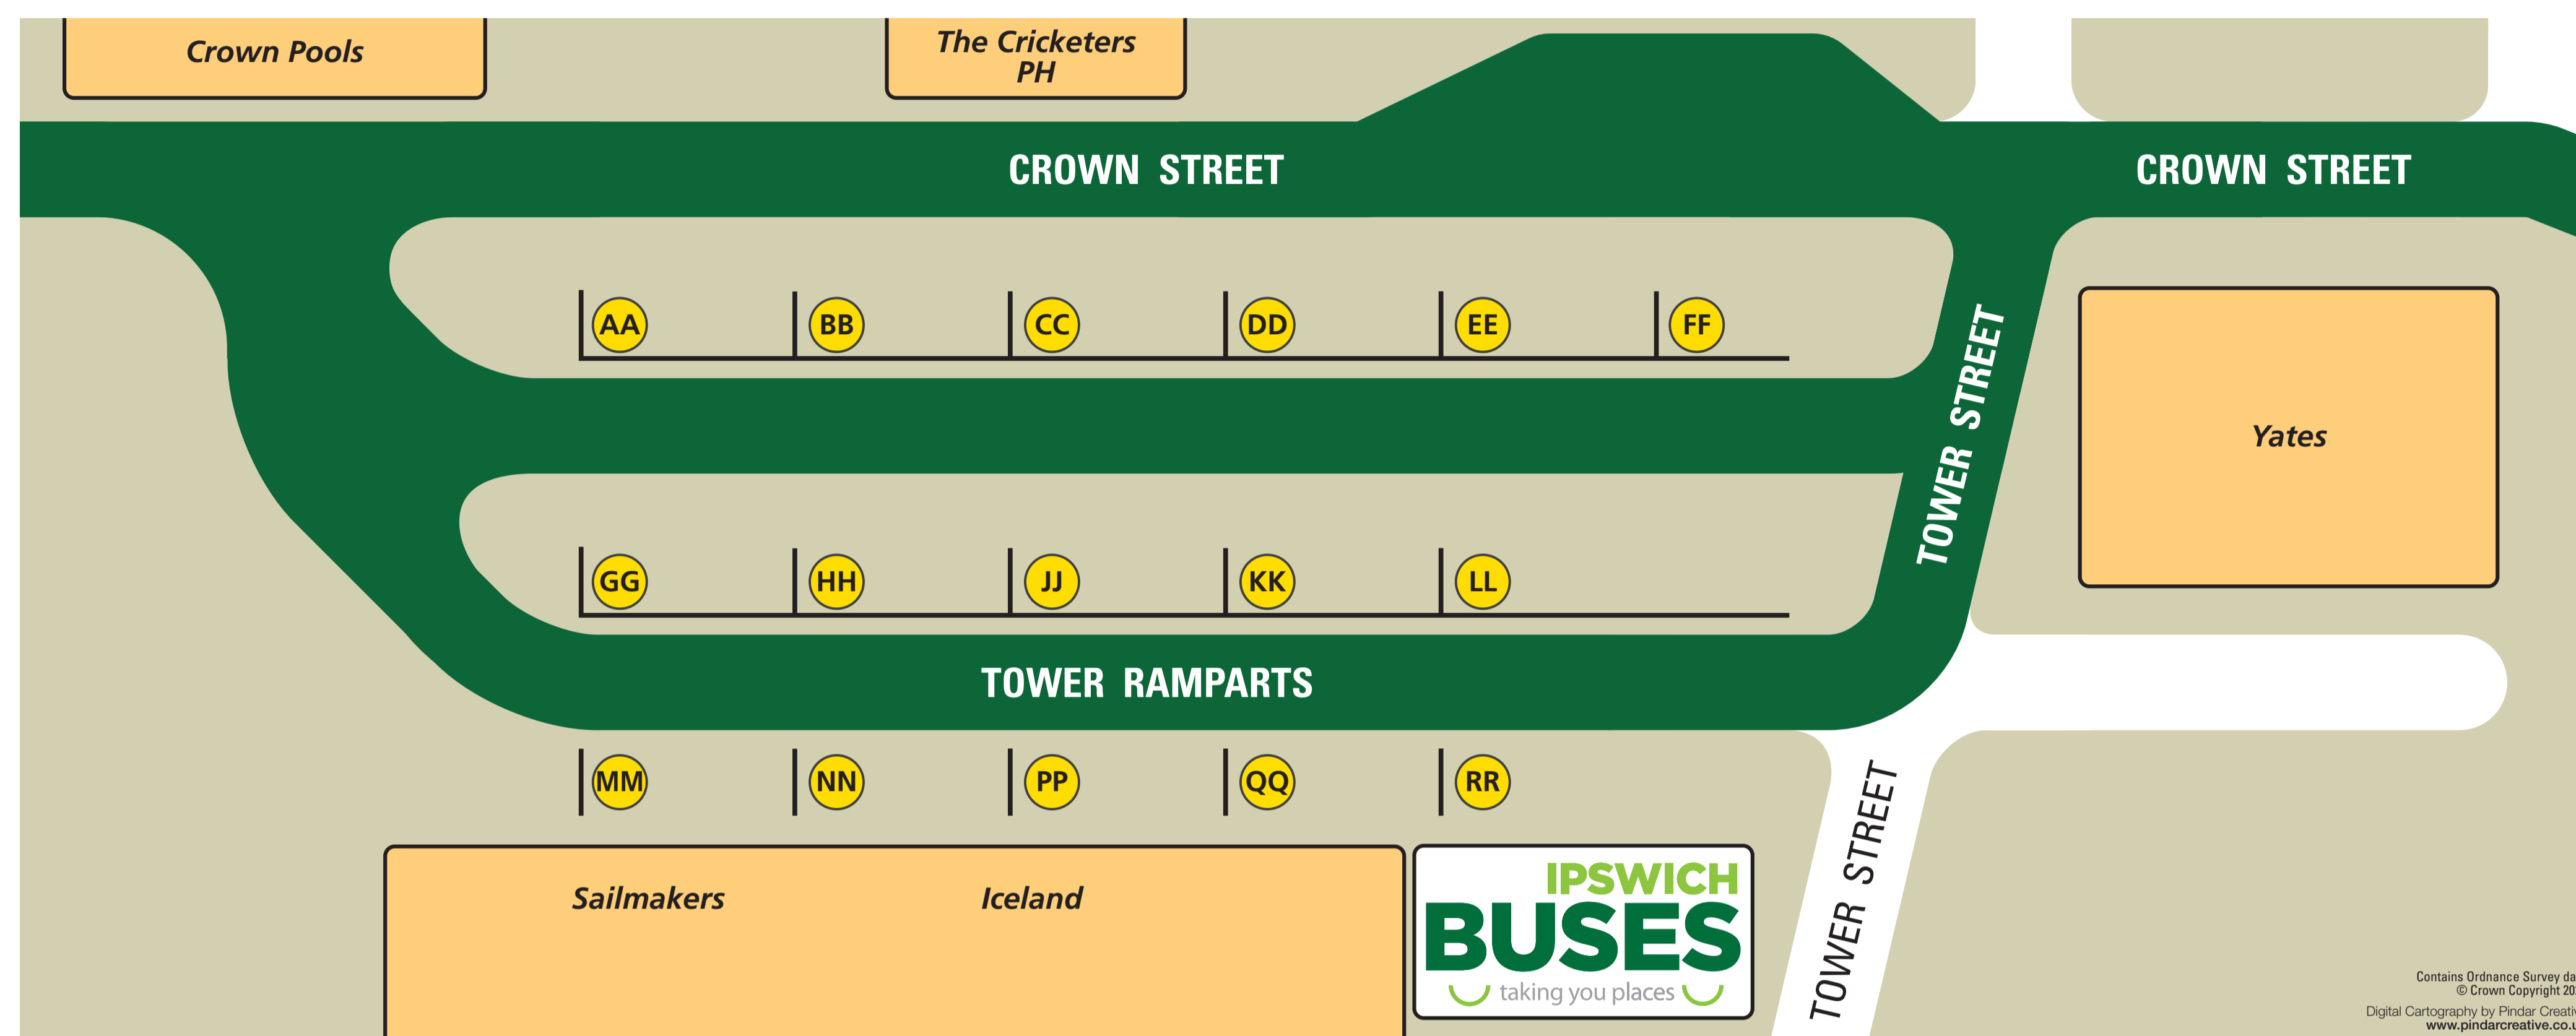

Ipswich Buses Welcomes you to Tower Ramparts Bus Station

Where to catch your bus...

Route	Destination	Stand
1	John Lewis via Greenwich & Gainsborough	AA
2	Ipswich Hospital via Gainsborough & Ravenswood 	AA
3	John Lewis via Nacton Road	BB
3E	Greenwich via Nacton Road	BB
4	Bixley via Broke Hall & Felixstowe Road	CC
5	Ipswich Hospital via Foxhall Road 	LL
5E	Rushmere via Ipswich Hospital 	LL
6	Ipswich Hospital via Rushmere 	KK
7	Anglia Retail Park via Dale Hall	DD
8	Anglia Retail Park via Whitehouse	PP
9	Whitton via Castle Hill & Norwich Road	QQ
10	Castle Hill via Whitton & Norwich Road	RR
11A	St Albans via Woodbridge Road	KK
12	Cambridge Drive via Chantry 	HH
13	Copdock via Chantry & Pinewood 	GG
14	Gippeswyk Park via Chantry 	DD
15	Thornington Park via Maidenhall & Chantry 	JJ
15A	Thornington Park via Chantry & Stoke Park	JJ
16	Stoke Park via Heatherhayes & Halifax 	NN
37	Town Centre Free Shuttle	FF

Services marked with  will call at the Train Station

Services marked with  will call at Ipswich Hospital

For further information please visit our Travel Shop adjacent to Stand QQ or: