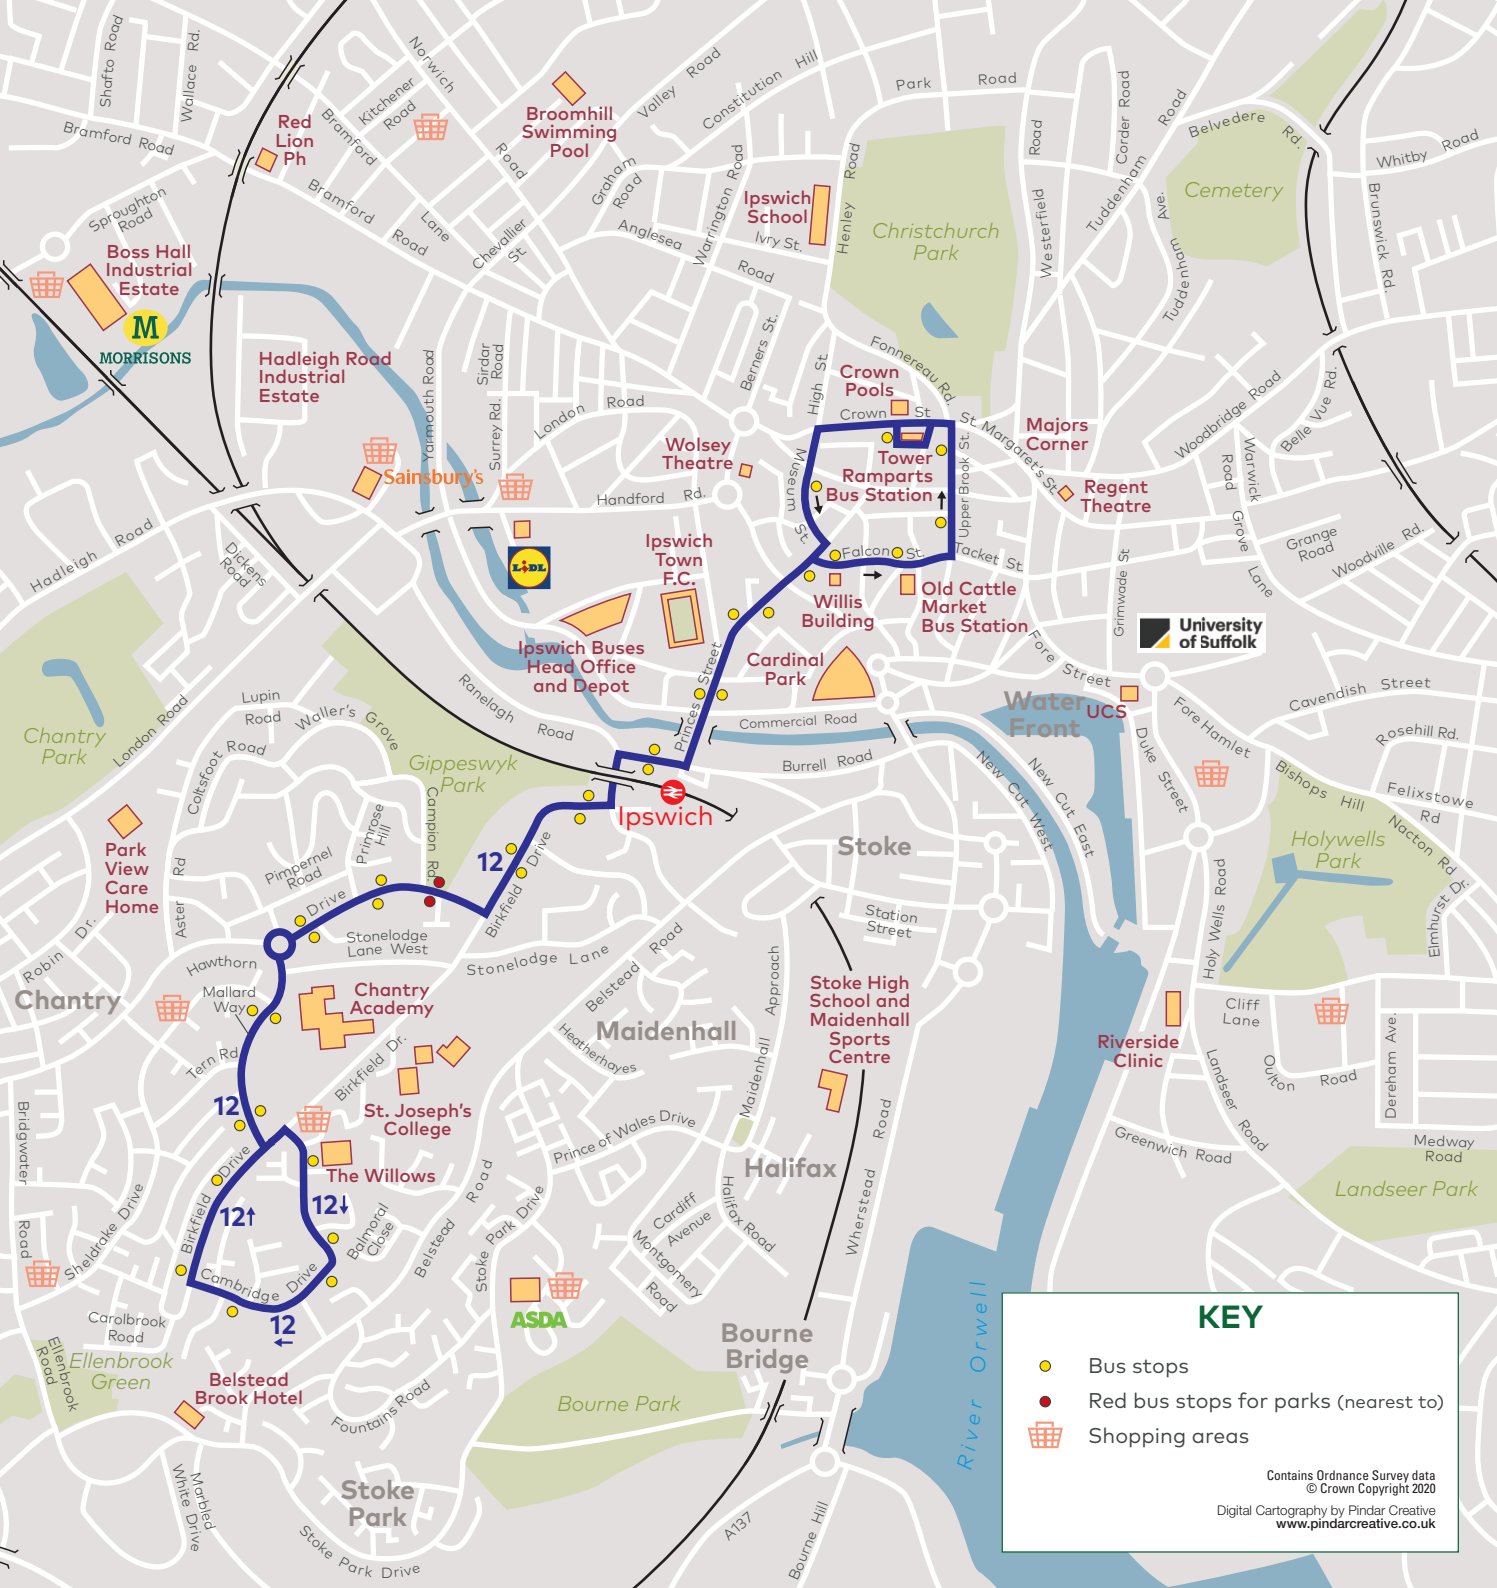

KEY

- Bus stops
- Red bus stops for parks (nearest to)
- Shopping areas

Contains Ordnance Survey data
© Crown Copyright 2020
Digital Cartography by Pindar Creative
www.pindarcreative.co.uk