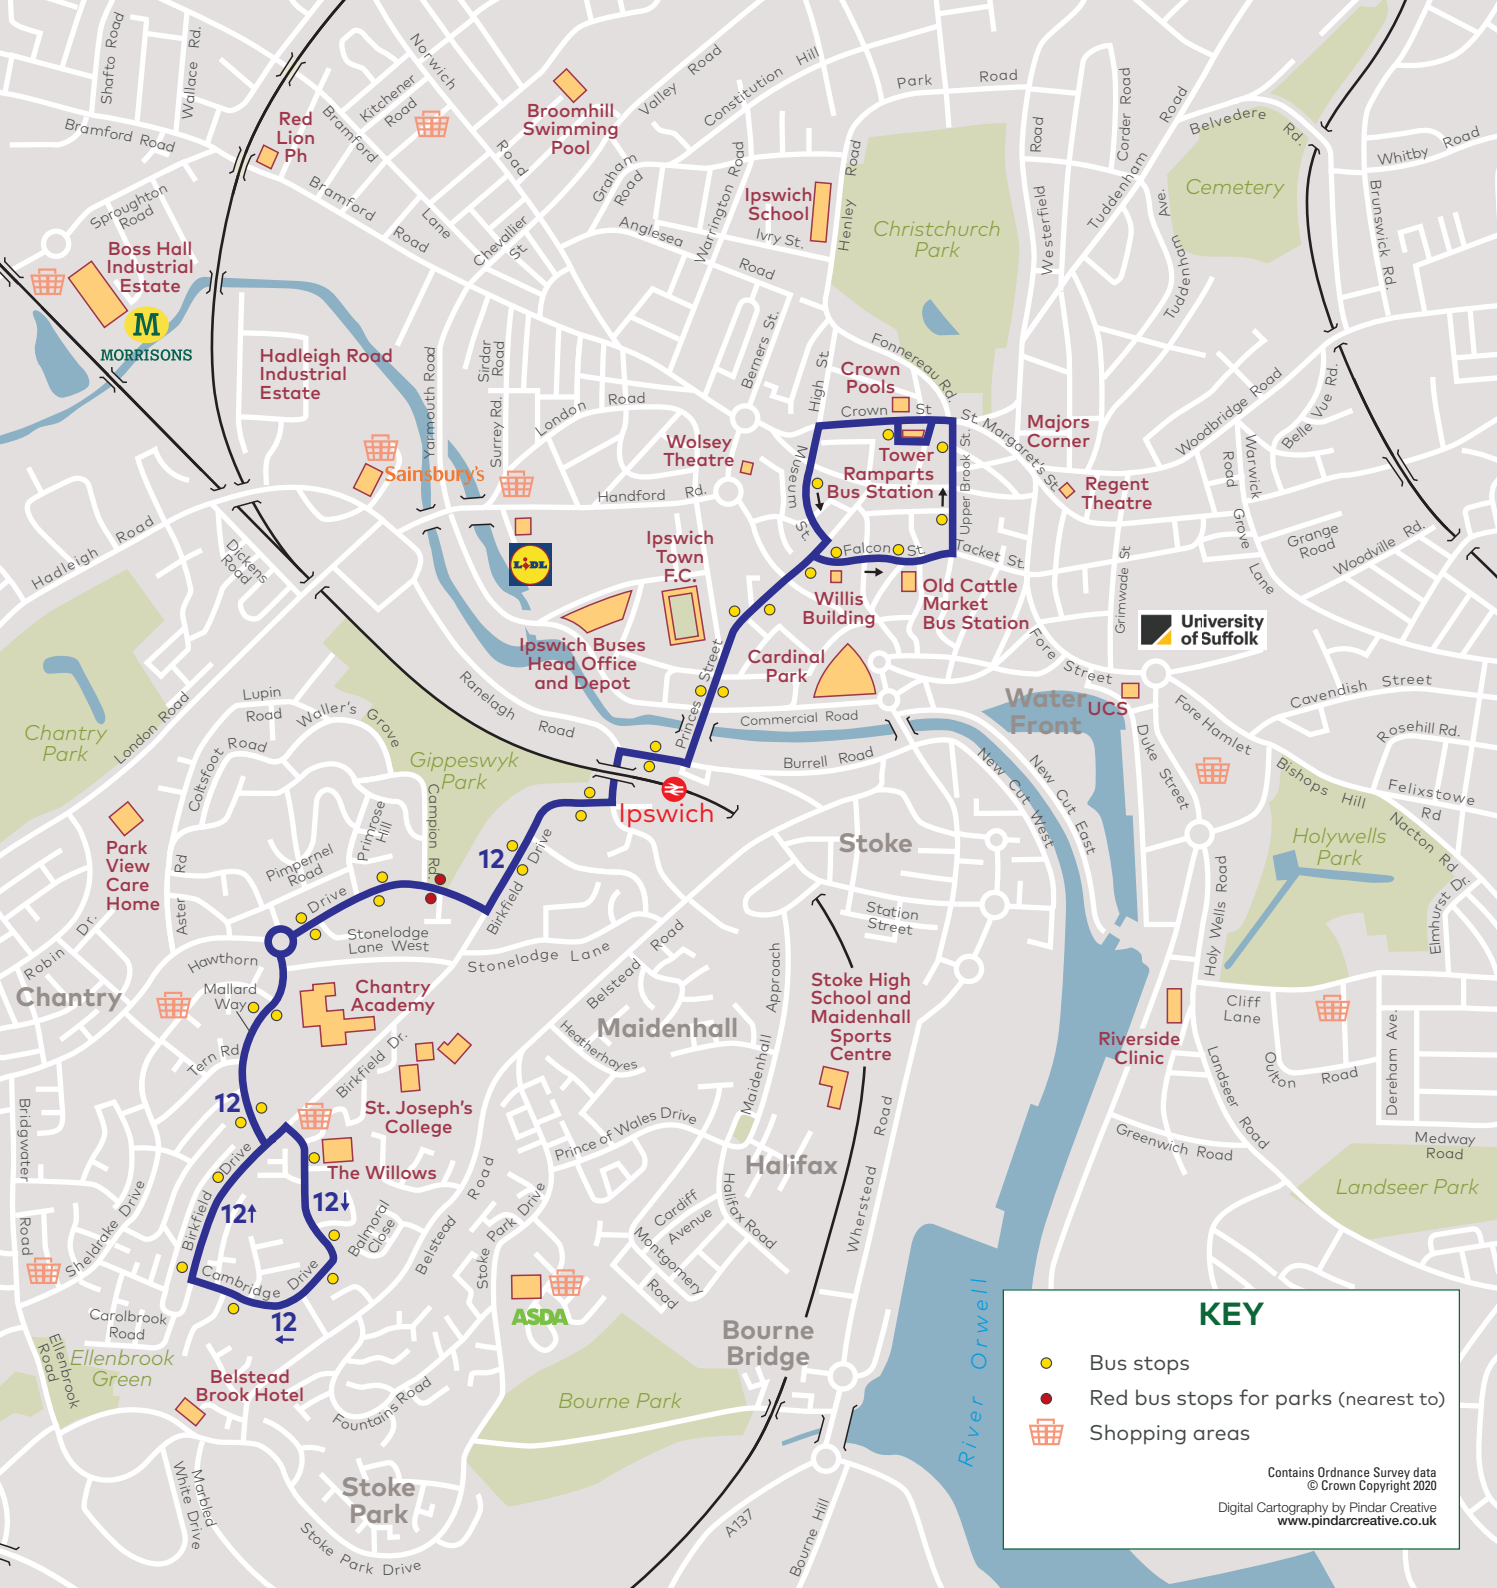

KEY

- Bus stops
- Red bus stops for parks (nearest to)
- Shopping areas

Contains Ordnance Survey data
© Crown Copyright 2020
Digital Cartography by Pindar Creative
www.pindarcreative.co.uk