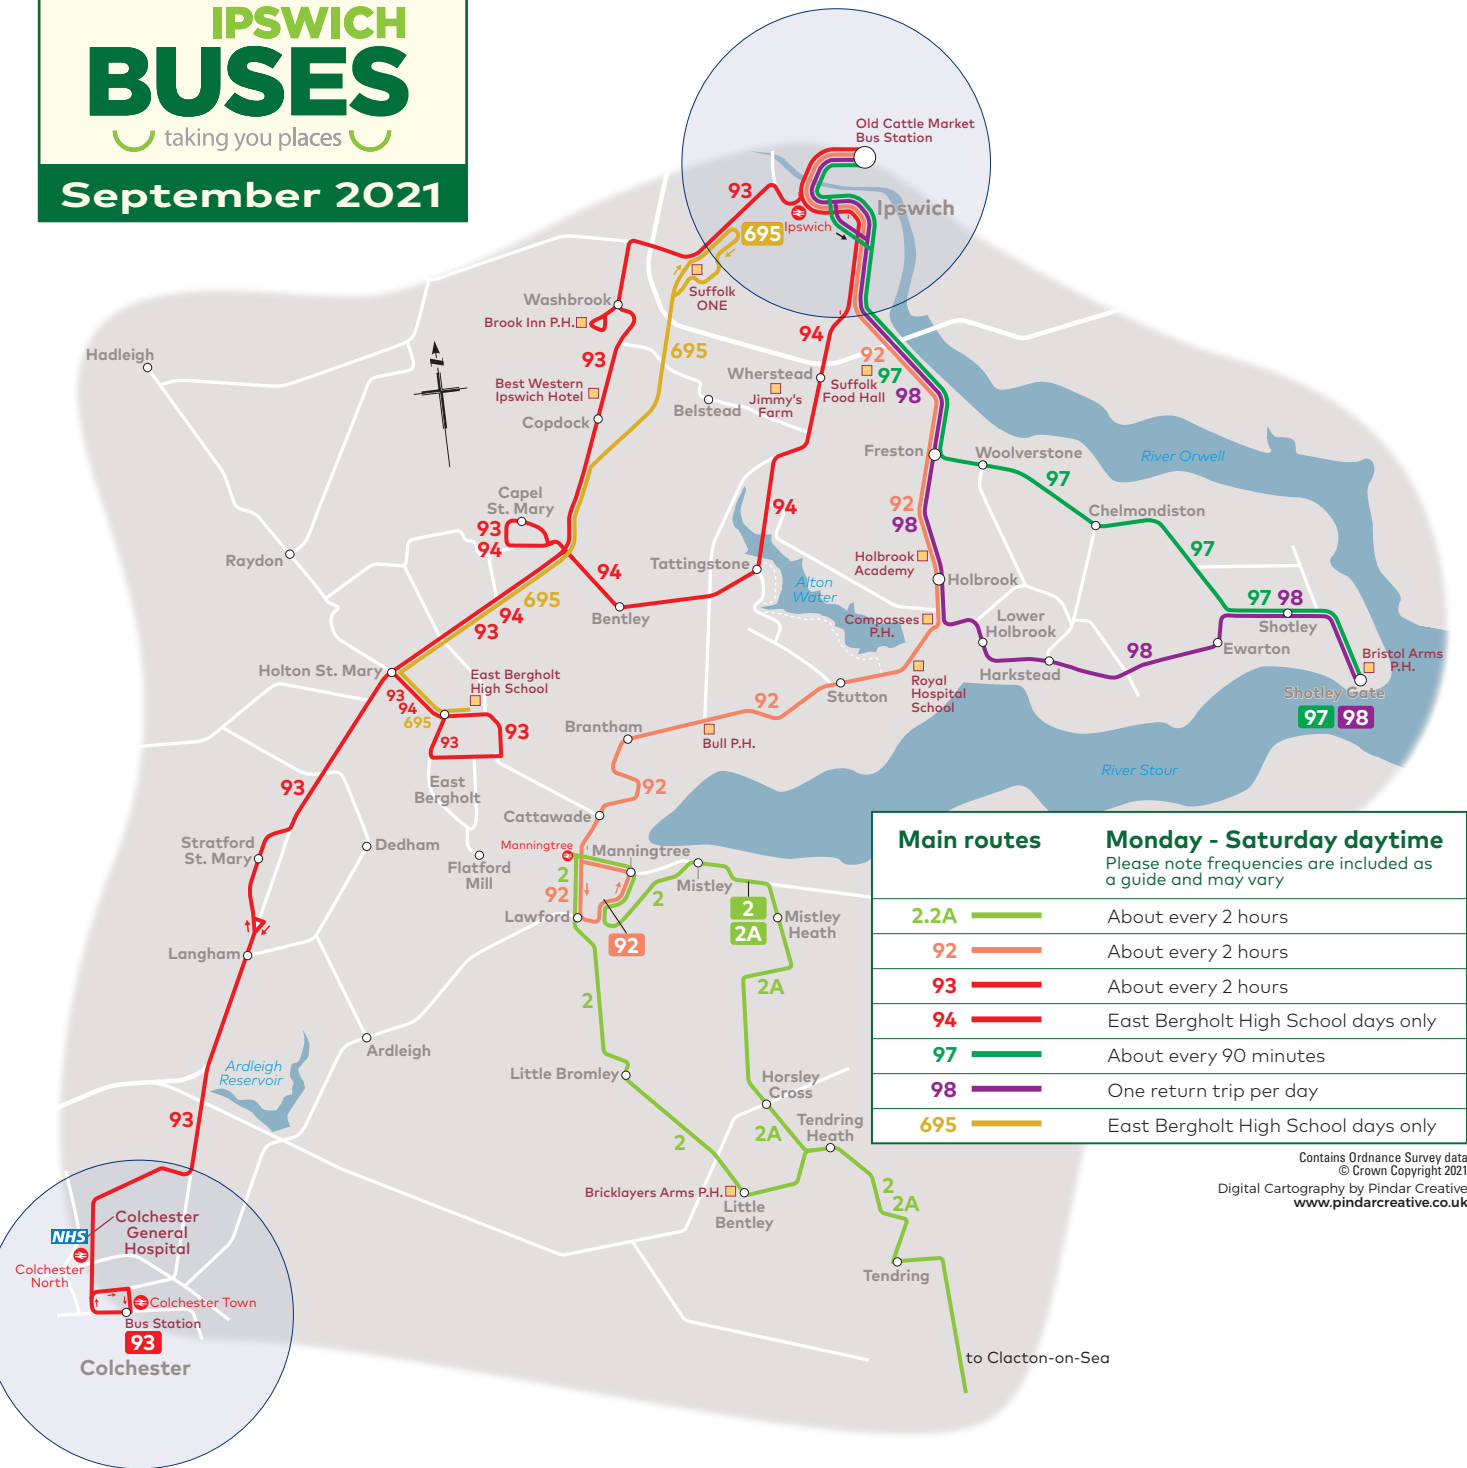

IPSWICH BUSES

taking you places

September 2021

Main routes		Monday - Saturday daytime
2.2A		About every 2 hours
92		About every 2 hours
93		About every 2 hours
94		East Bergholt High School days only
97		About every 90 minutes
98		One return trip per day
695		East Bergholt High School days only

Digital Cartography by Pindar Creative
www.pindarcreative.co.uk

to Clacton-on-Sea