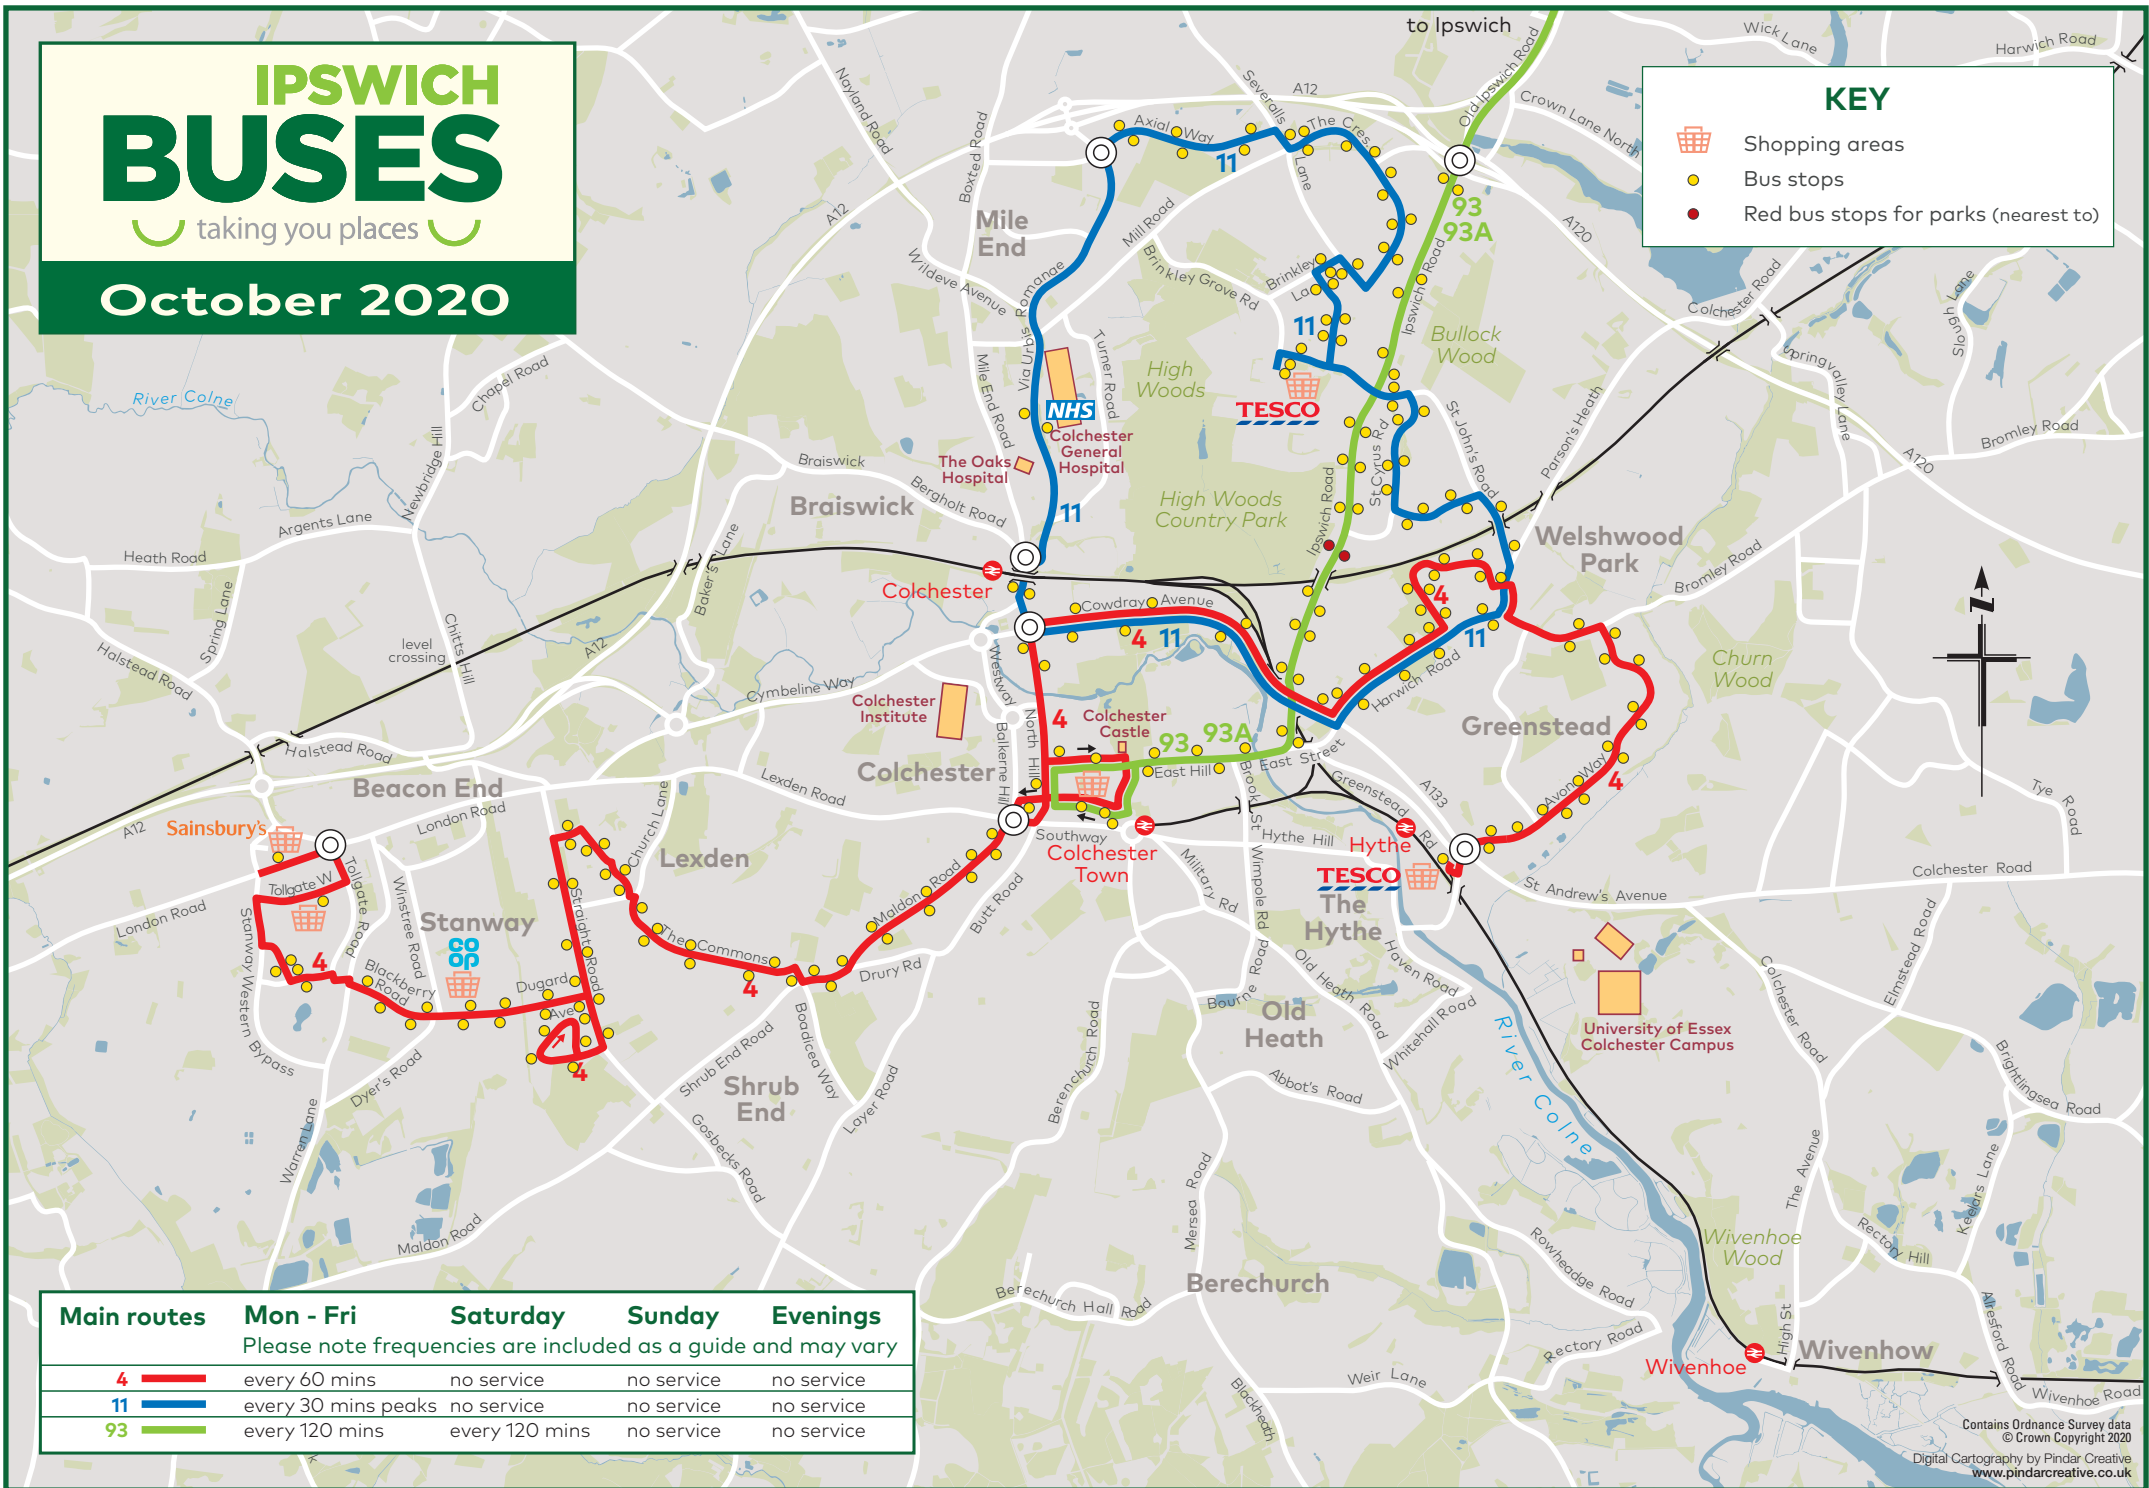

# IPSWICH BUSES

taking you places

### KEY

-  Shopping areas
-  Bus stops
-  Red bus stops for parks (nearest to)

Main routes	Mon - Fri	Saturday	Sunday	Evenings
<b>4</b> 	every 60 mins	no service	no service	no service
<b>11</b> 	every 30 mins peaks	no service	no service	no service
<b>93</b> 	every 120 mins	every 120 mins	no service	no service