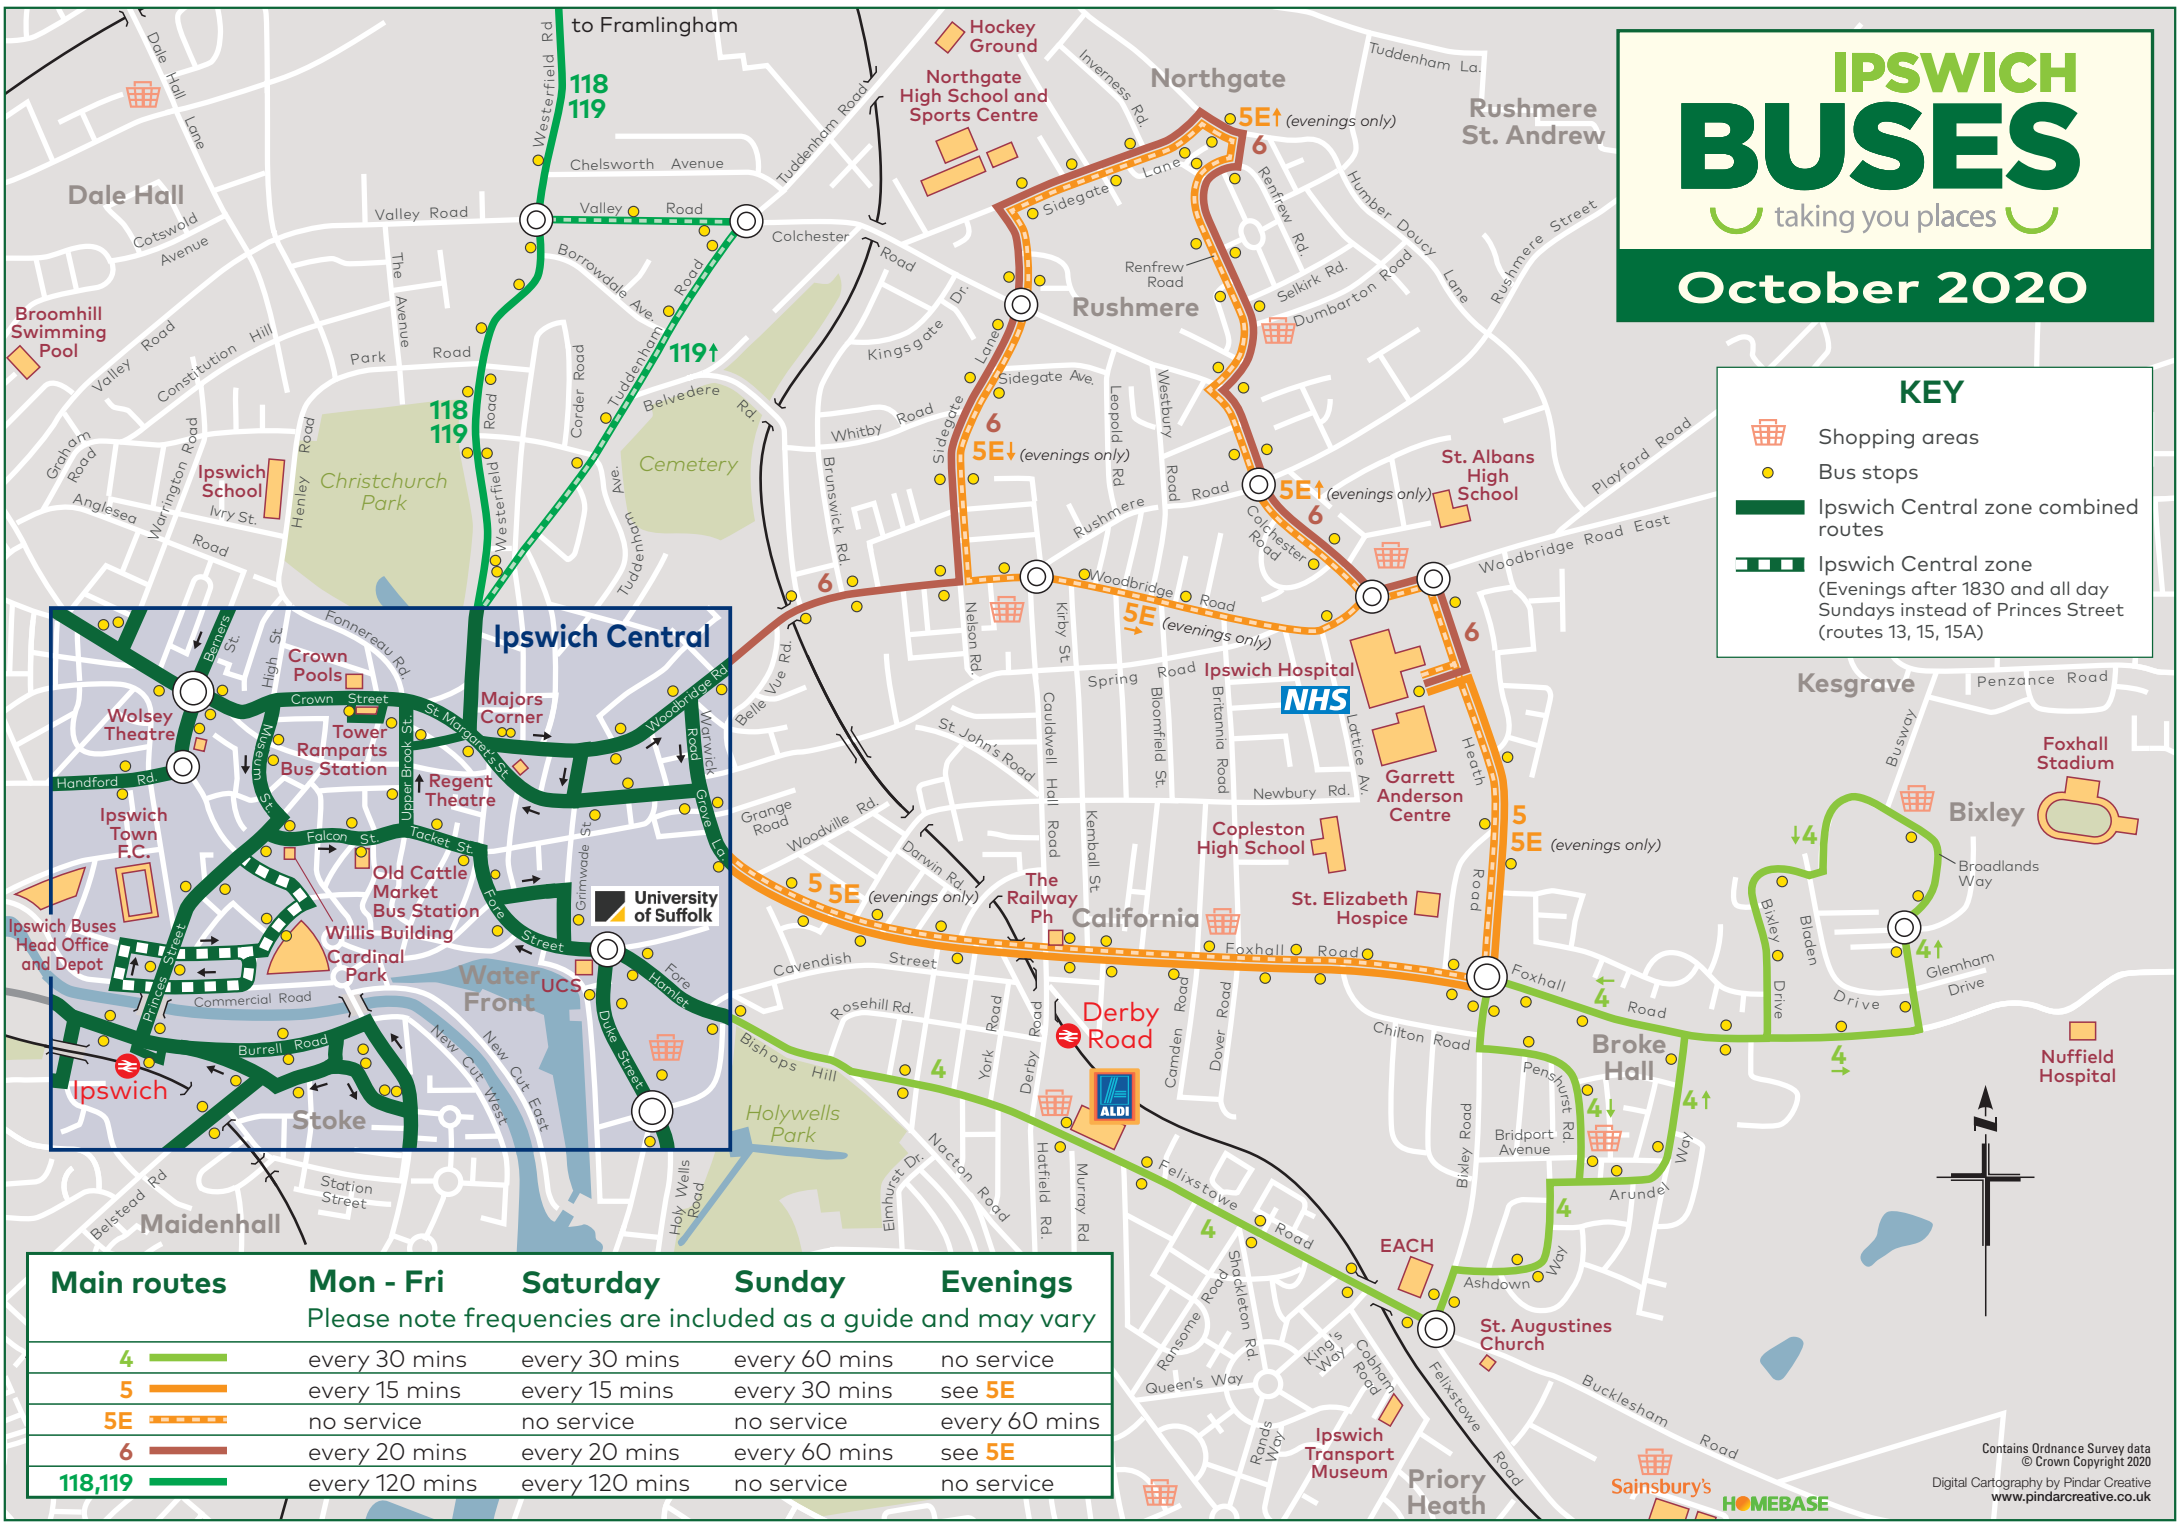

IPSWICH BUSES

taking you places

October 2020

KEY

- Shopping areas
- Bus stops
- Ipswich Central zone combined routes
- Ipswich Central zone (Evenings after 1830 and all day Sundays instead of Princes Street (routes 13, 15, 15A))

Ipswich Central

Main routes	Mon - Fri	Saturday	Sunday	Evenings
4	every 30 mins	every 30 mins	every 60 mins	no service
5	every 15 mins	every 15 mins	every 30 mins	see 5E
5E	no service	no service	no service	every 60 mins
6	every 20 mins	every 20 mins	every 60 mins	see 5E
118,119	every 120 mins	every 120 mins	no service	no service

Please note frequencies are included as a guide and may vary

Contains Ordnance Survey data
© Crown Copyright 2020
Digital Cartography by Pindar Creative
www.pindarcreative.co.uk