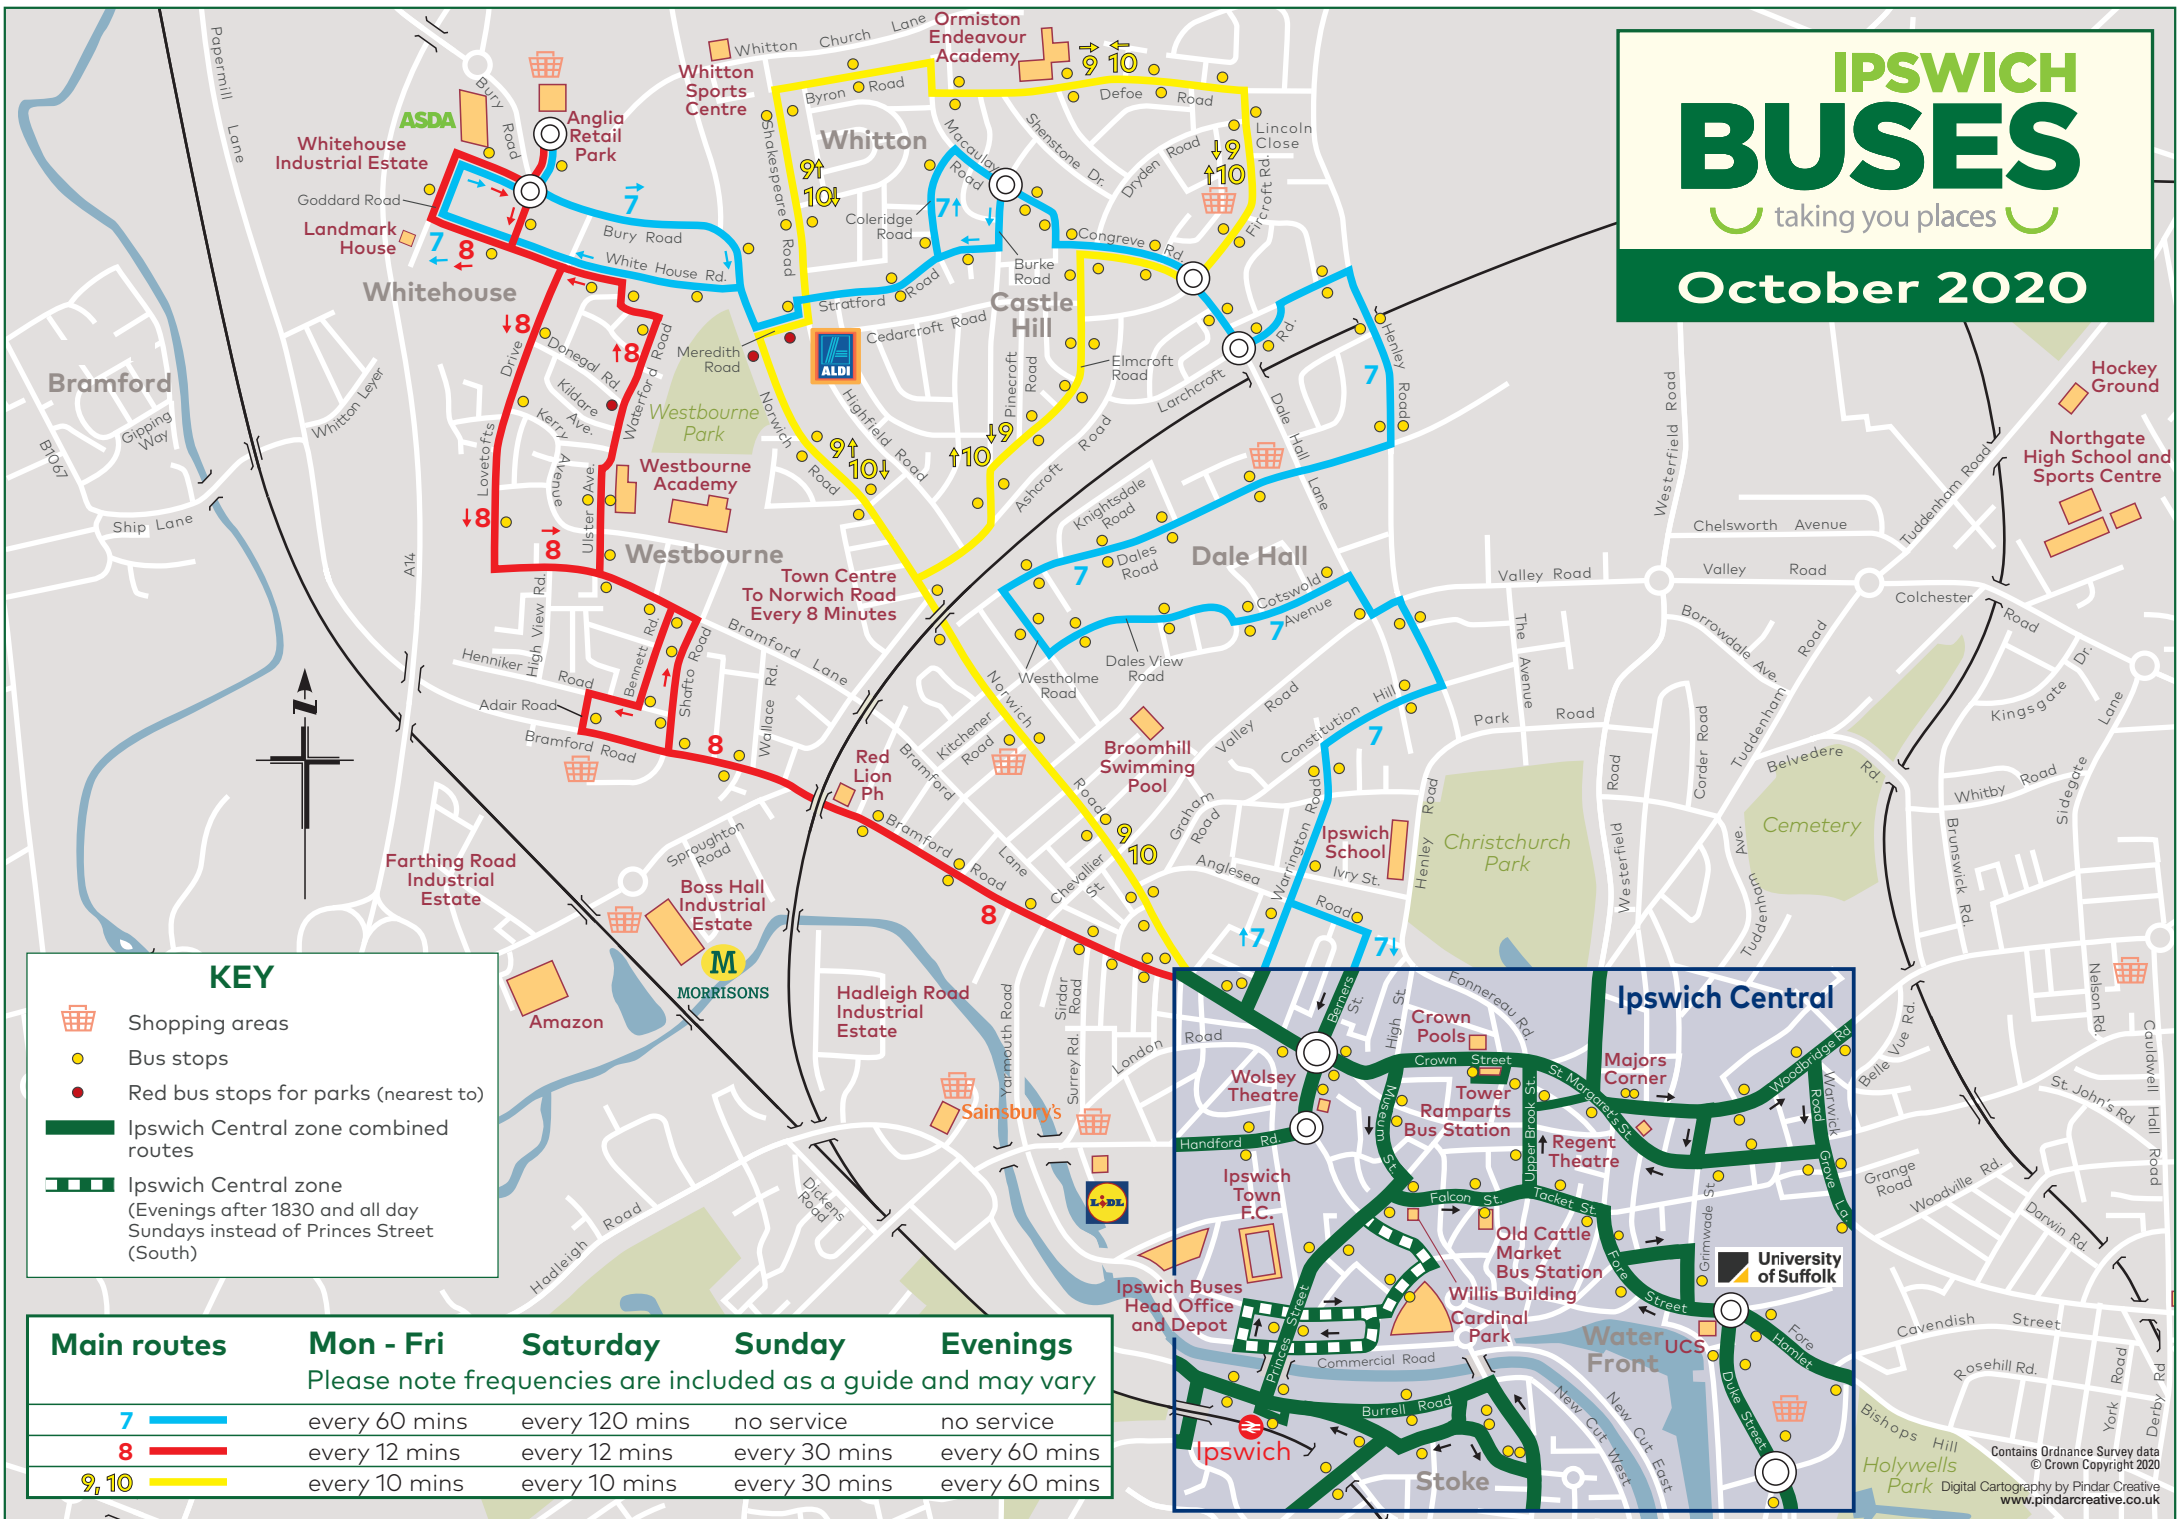

# IPSWICH BUSES

taking you places

### KEY

- Shopping areas
- Bus stops
- Red bus stops for parks (nearest to)
- Ipswich Central zone combined routes
- Ipswich Central zone (Evenings after 1830 and all day Sundays instead of Princes Street (South))

### Main routes