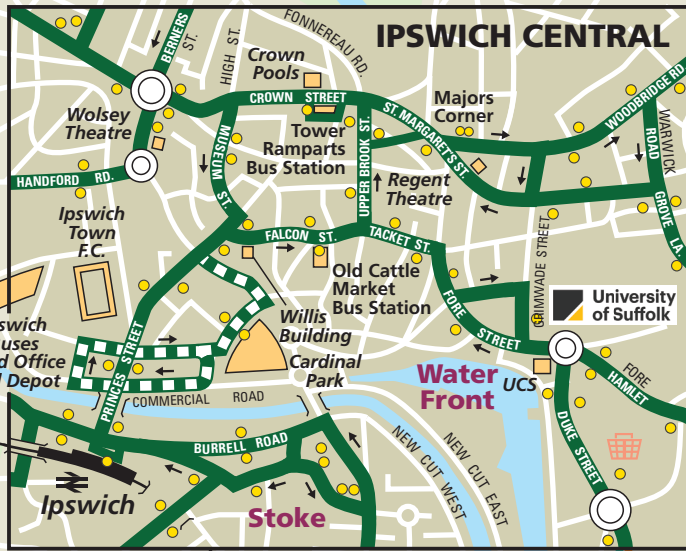

# IPSWICH BUSES

taking you places

### KEY

- Shopping areas
- Bus stops
- Red bus stops for parks (nearest to)
- Ipswich Central zone combined routes
- Ipswich Central zone (Evenings after 1830 and all day Sundays instead of Princes Street (South))