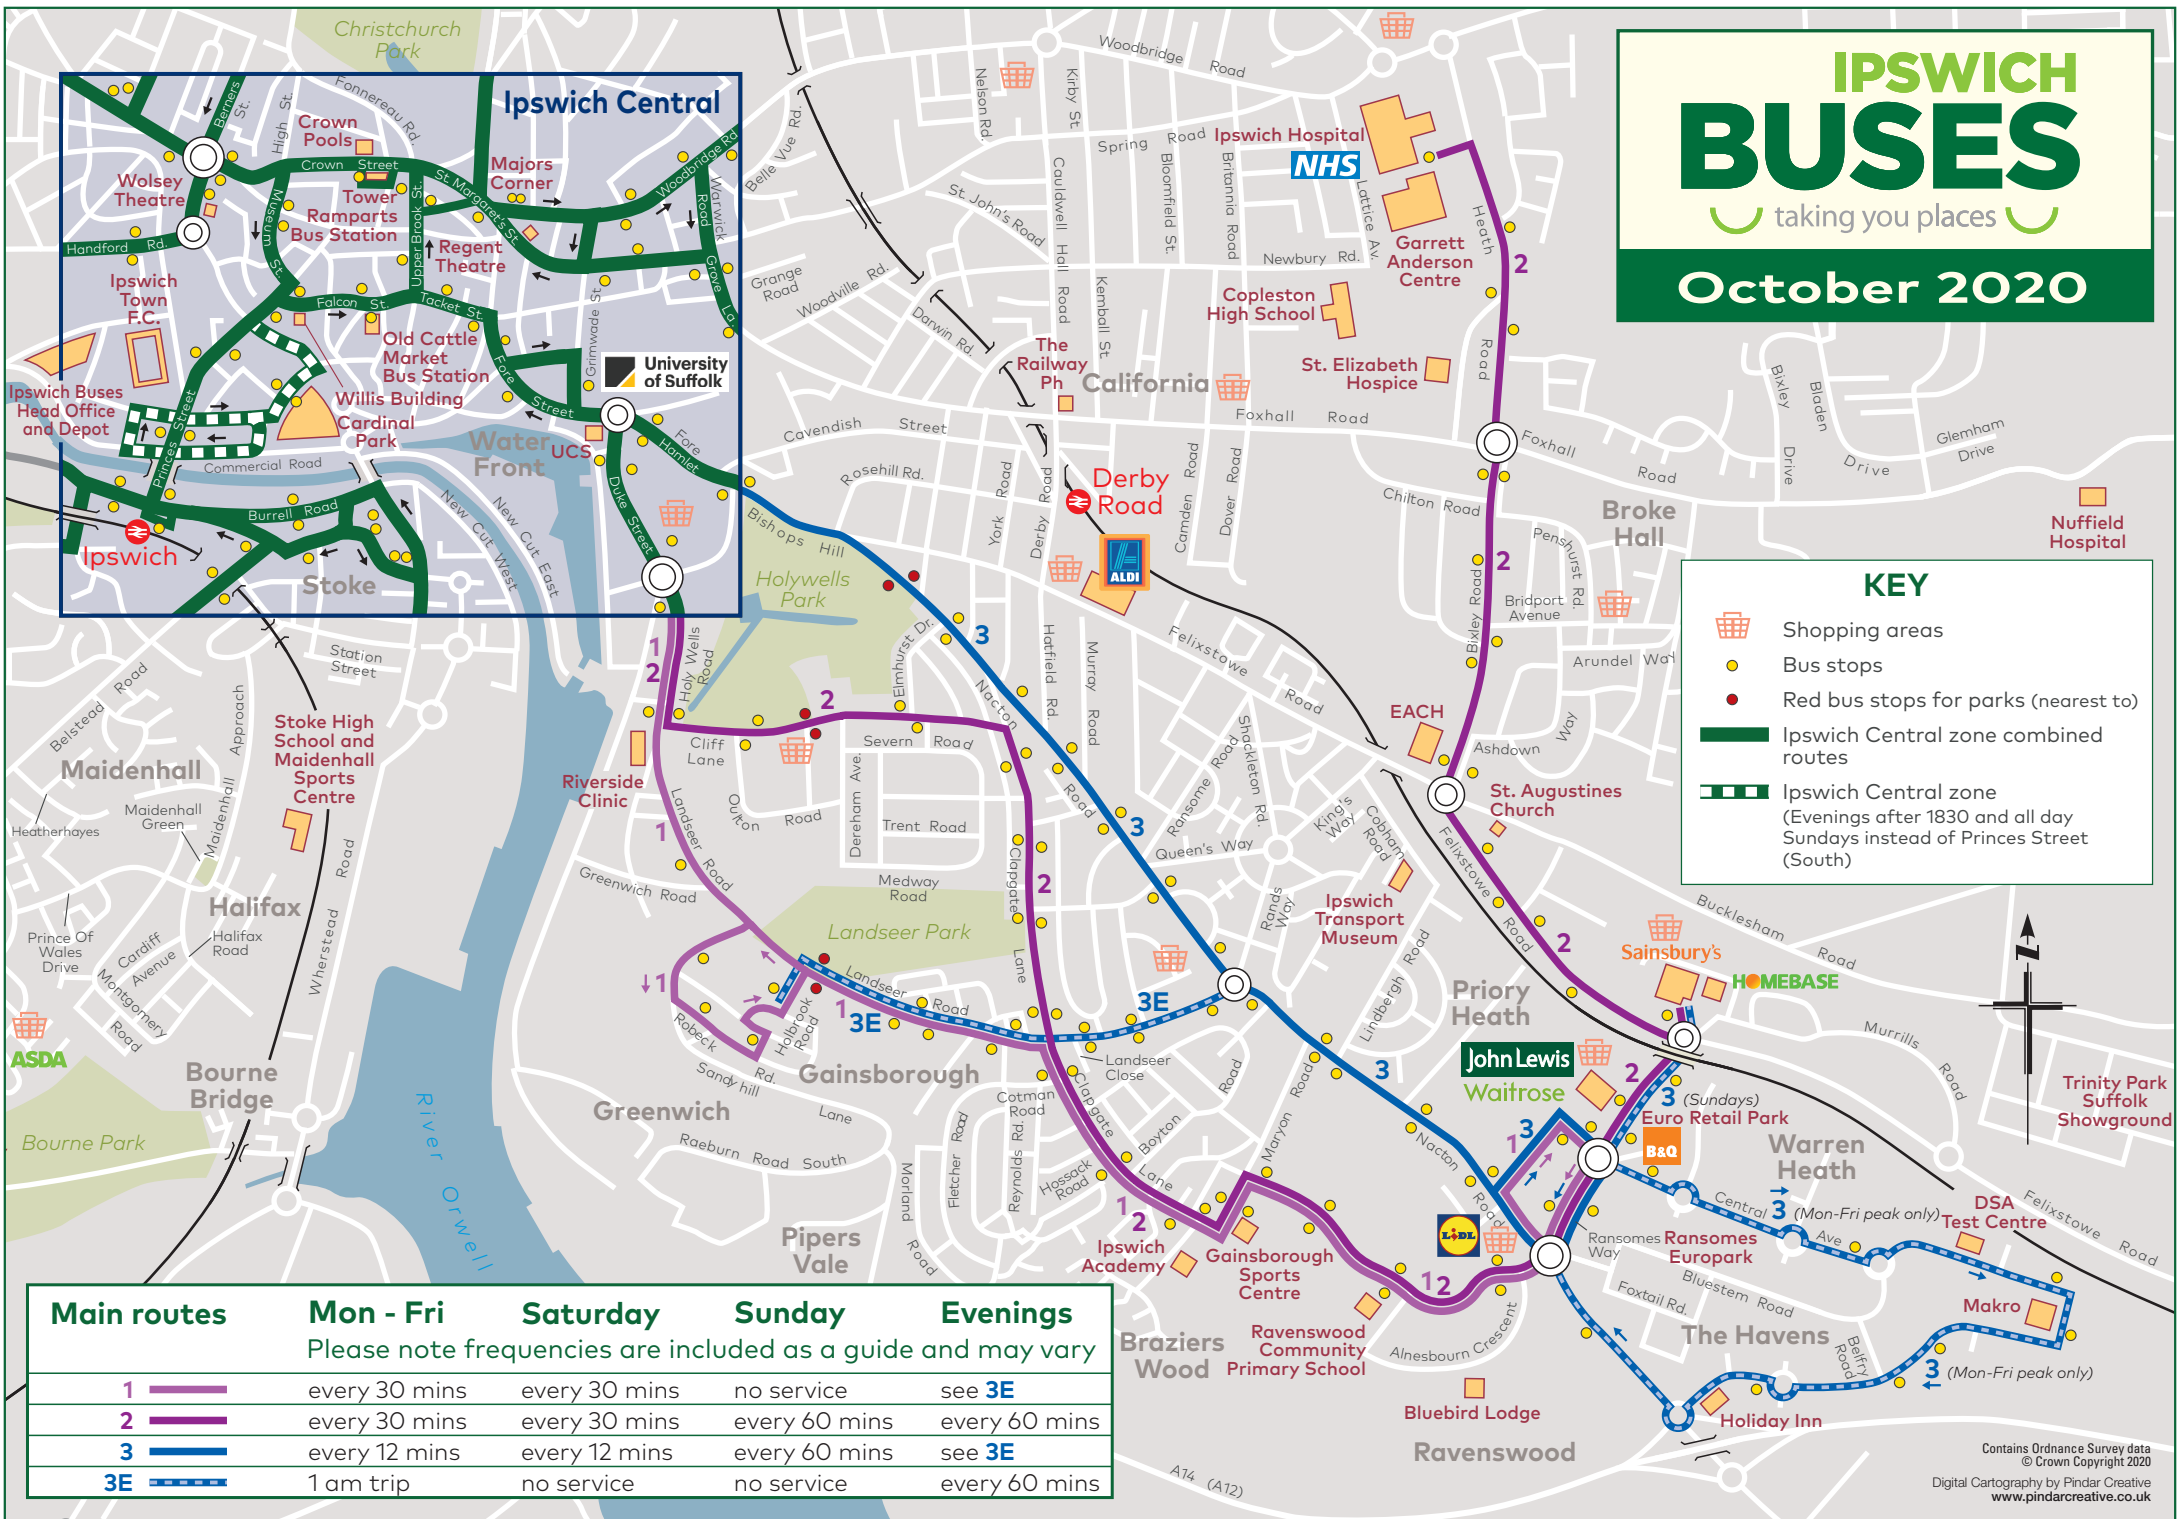

IPSWICH BUSES

taking you places

October 2020

KEY

- Shopping areas
- Bus stops
- Red bus stops for parks (nearest to)
- Ipswich Central zone combined routes
- Ipswich Central zone (Evenings after 1830 and all day Sundays instead of Princes Street (South))

Main routes	Mon - Fri	Saturday	Sunday	Evenings
1	every 30 mins	every 30 mins	no service	see 3E
2	every 30 mins	every 30 mins	every 60 mins	every 60 mins
3	every 12 mins	every 12 mins	every 60 mins	see 3E
3E	1 am trip	no service	no service	every 60 mins

Contains Ordnance Survey data
© Crown Copyright 2020
Digital Cartography by Pindar Creative
www.pindarcreative.co.uk