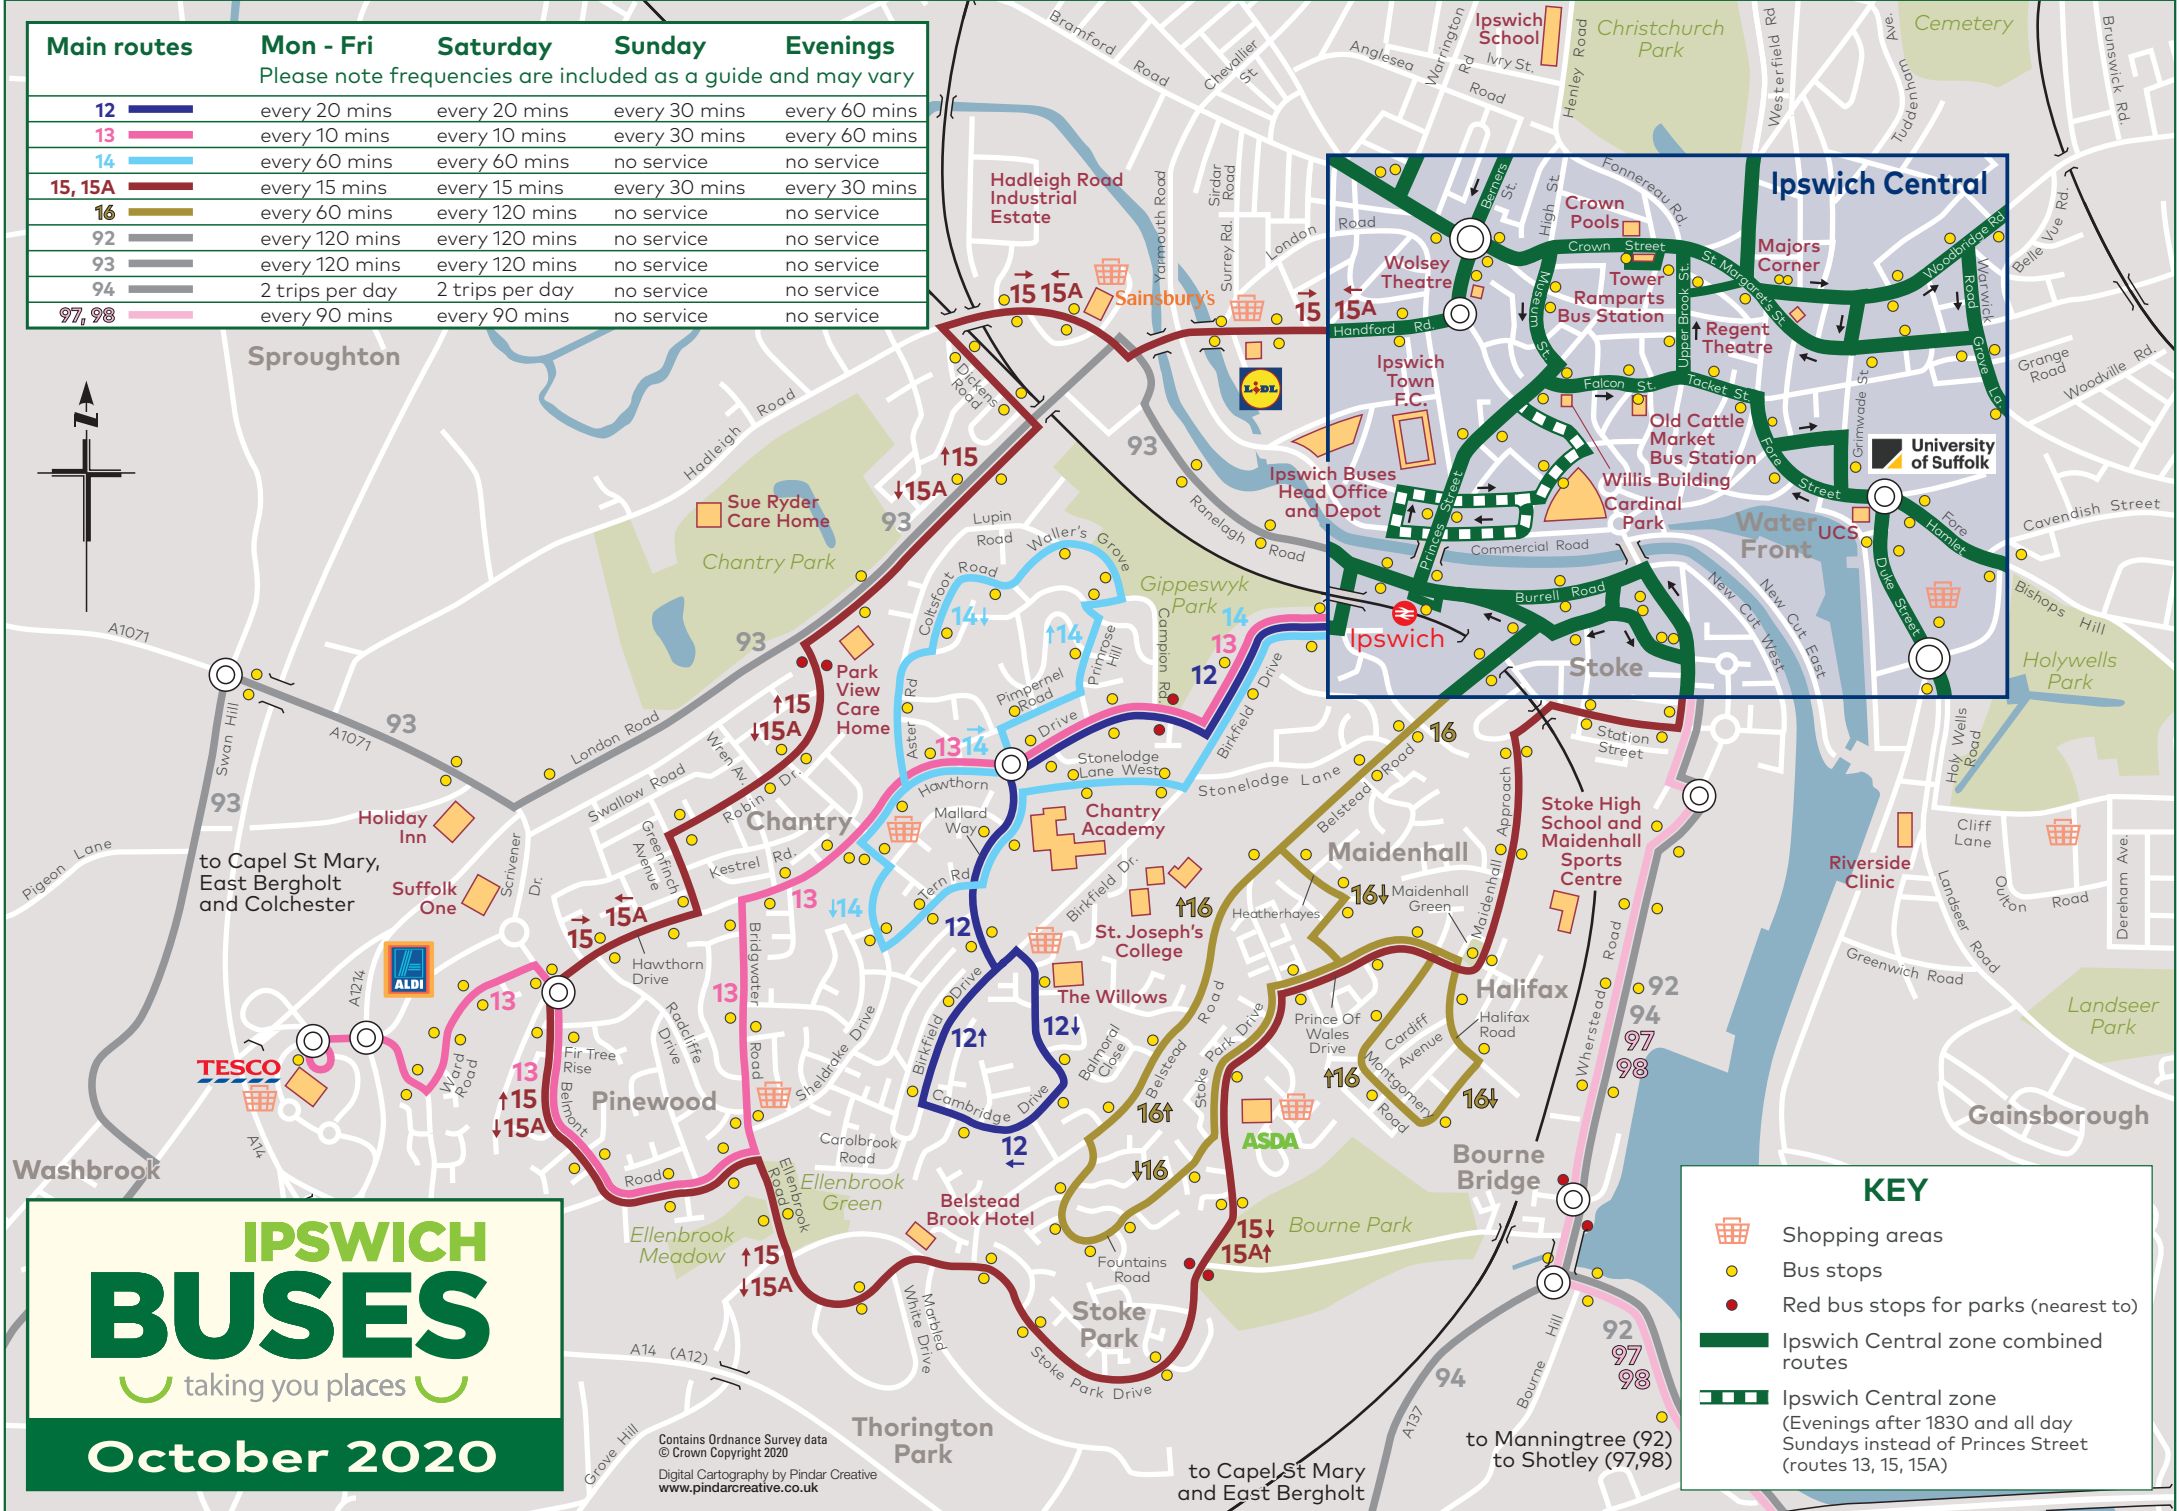

Main routes	Mon - Fri	Saturday	Sunday	Evenings
12	every 20 mins	every 20 mins	every 30 mins	every 60 mins
13	every 10 mins	every 10 mins	every 30 mins	every 60 mins
14	every 60 mins	every 60 mins	no service	no service
15, 15A	every 15 mins	every 15 mins	every 30 mins	every 30 mins
16	every 60 mins	every 120 mins	no service	no service
92	every 120 mins	every 120 mins	no service	no service
93	every 120 mins	every 120 mins	no service	no service
94	2 trips per day	2 trips per day	no service	no service
97, 98	every 90 mins	every 90 mins	no service	no service

Sproughton

IPSWICH BUSES
taking you places
October 2020

Contains Ordnance Survey data © Crown Copyright 2020
Digital Cartography by Pindar Creative
www.pindarcreative.co.uk

KEY

- Shopping areas
- Bus stops
- Red bus stops for parks (nearest to)
- Ipswich Central zone combined routes
- Ipswich Central zone (Evenings after 1830 and all day Sundays instead of Princes Street (routes 13, 15, 15A))