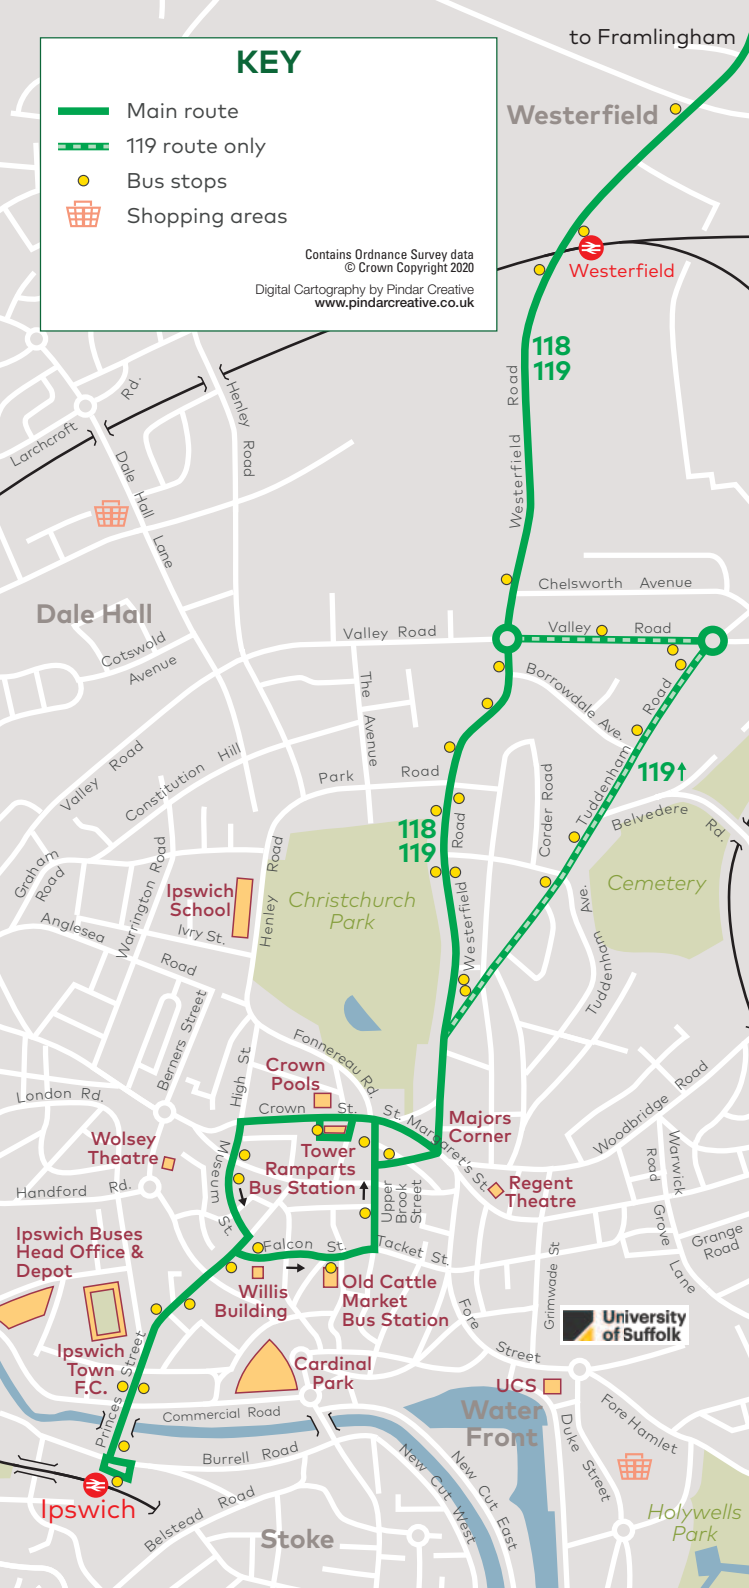

KEY

- Main route
- 119 route only
- Bus stops
- Shopping areas

Contains Ordnance Survey data
© Crown Copyright 2020

Digital Cartography by Pindar Creative
www.pindarcreative.co.uk