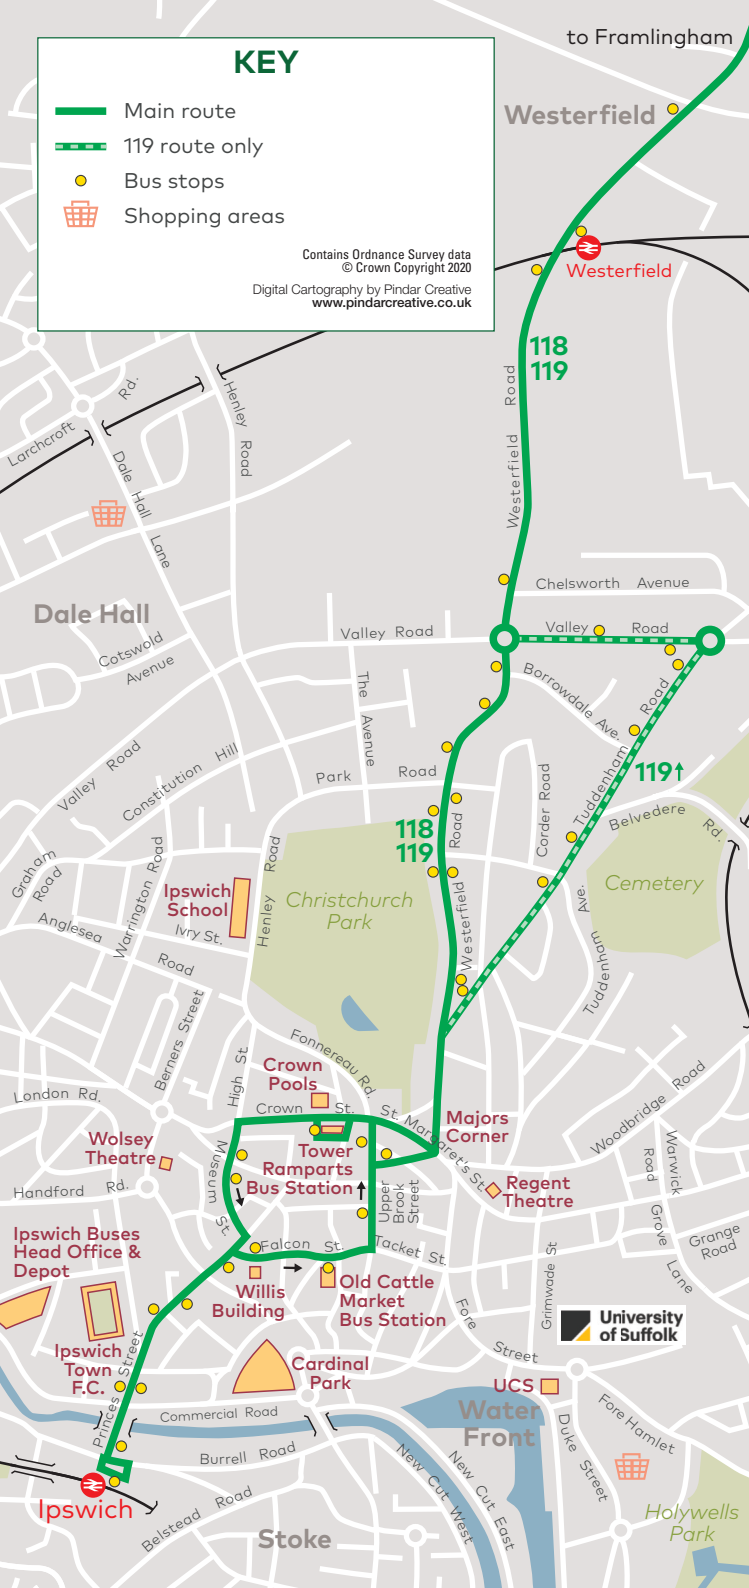

KEY

- Main route
- 119 route only
- Bus stops
- Shopping areas

Contains Ordnance Survey data
© Crown Copyright 2020
Digital Cartography by Pindar Creative
www.pindarcreative.co.uk