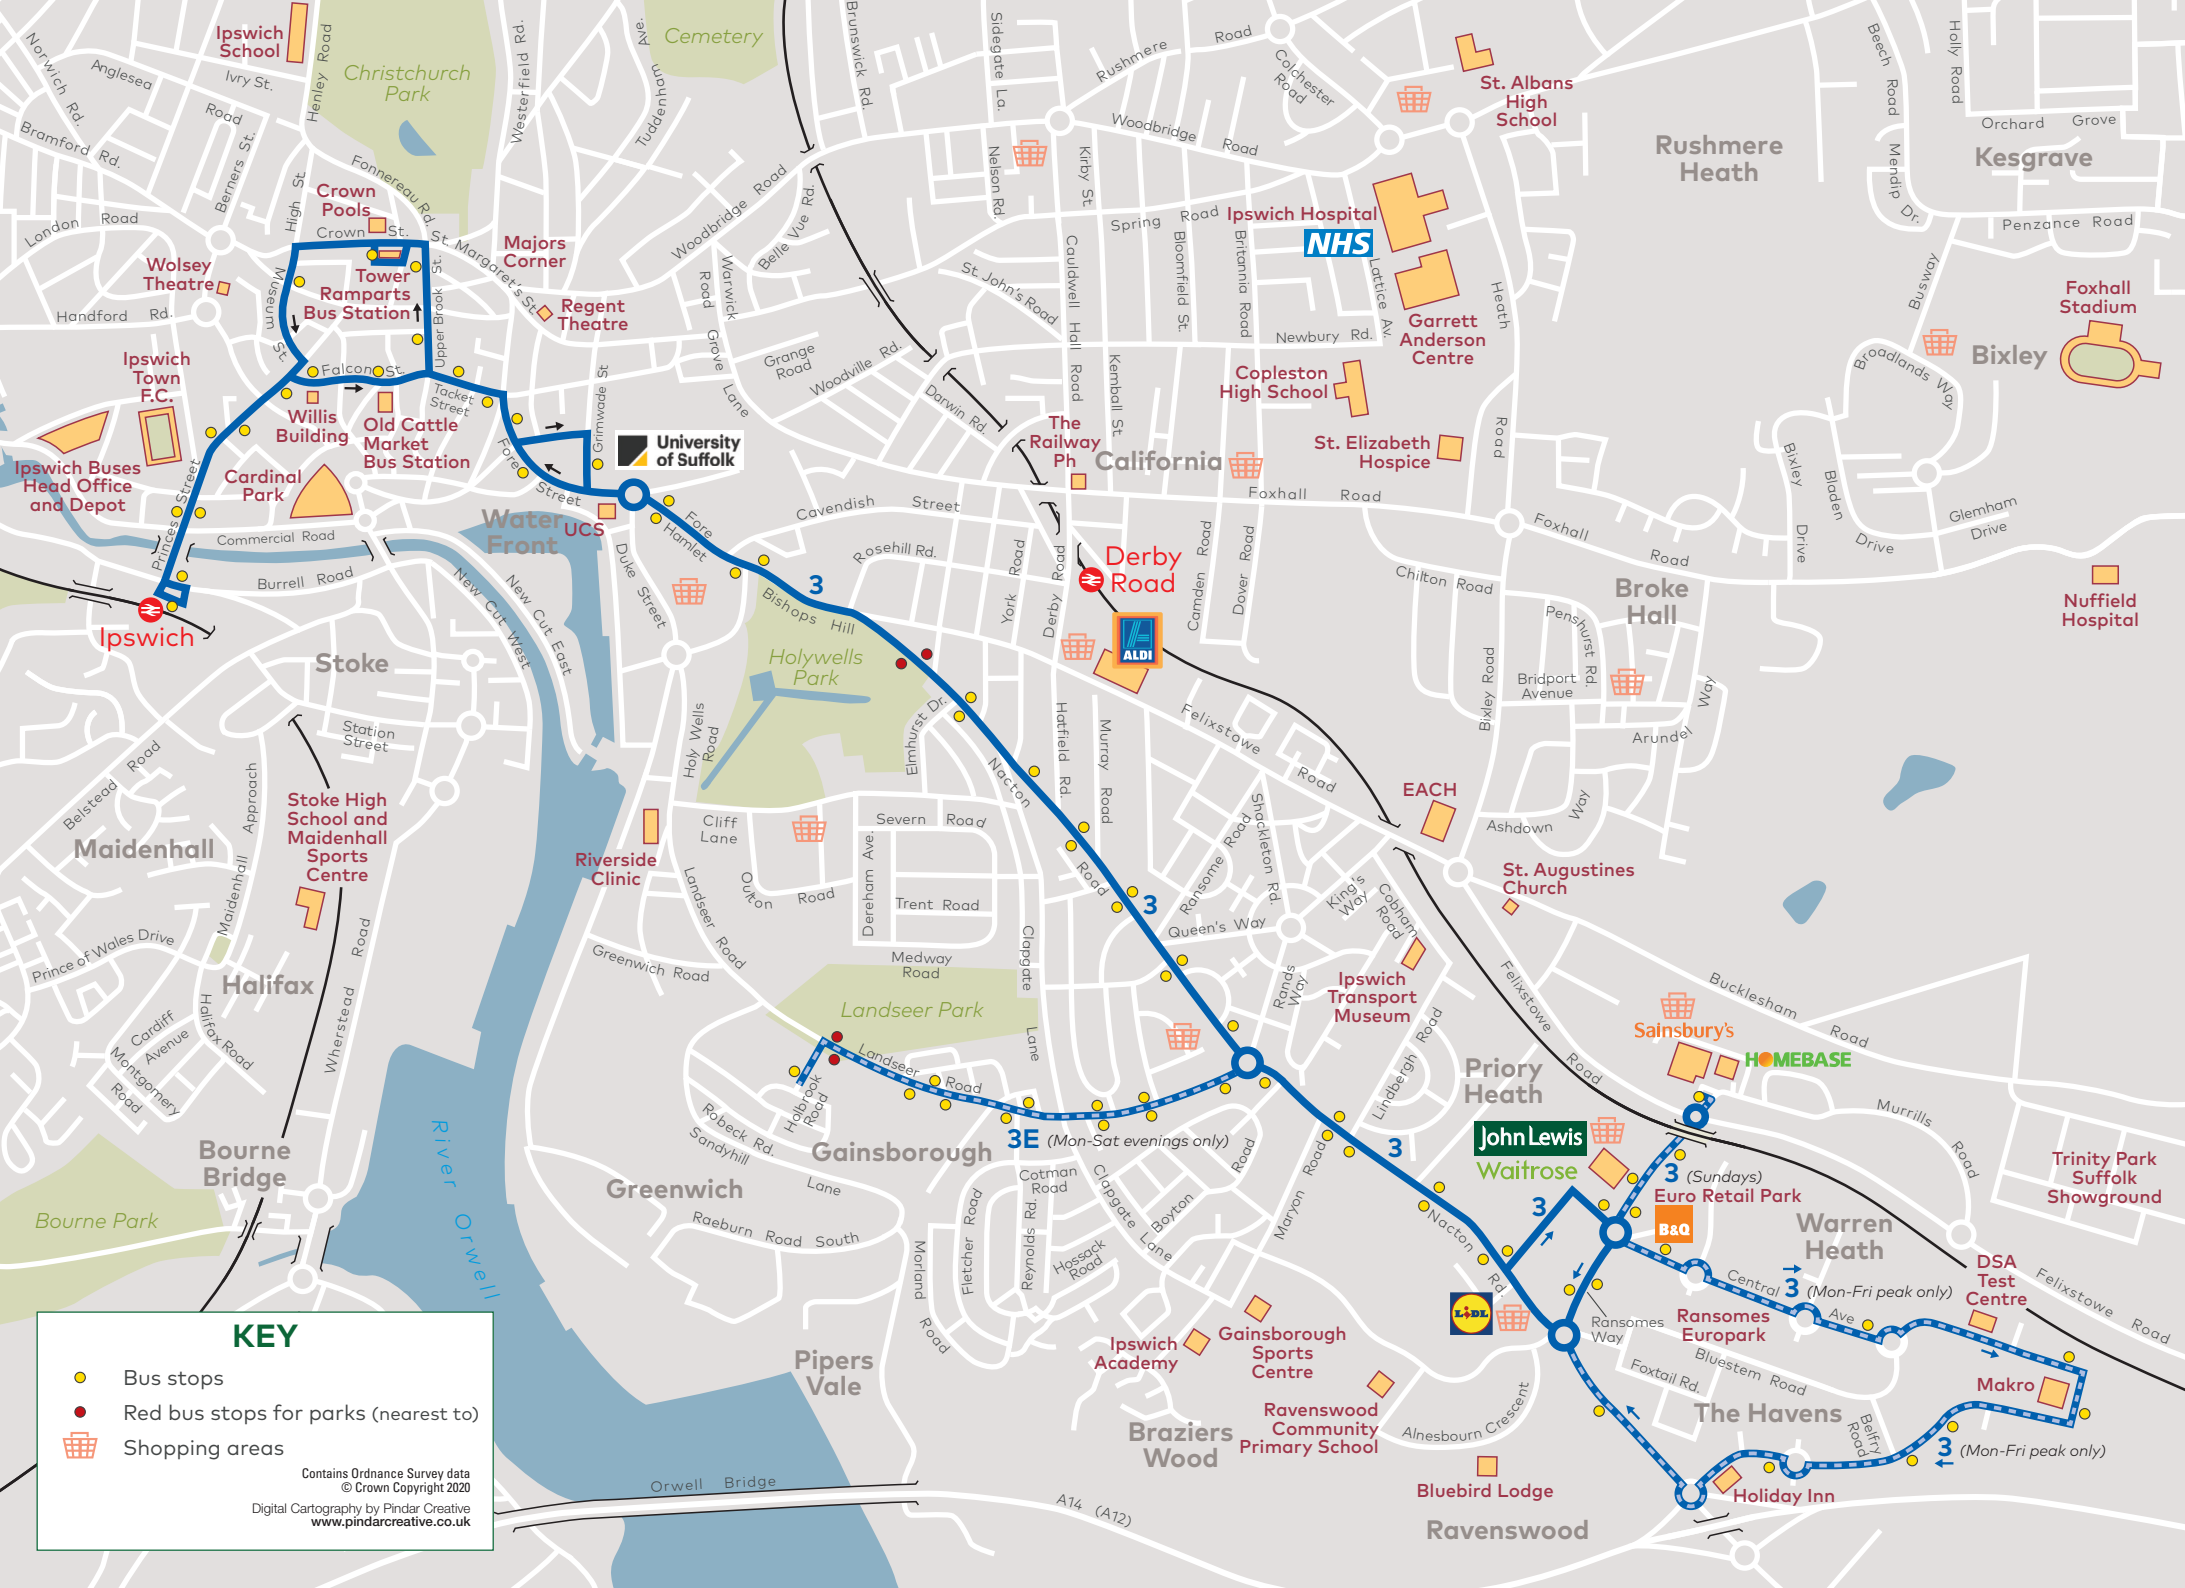

KEY

- Bus stops
- Red bus stops for parks (nearest to)
- Shopping areas

Contains Ordnance Survey data
© Crown Copyright 2020