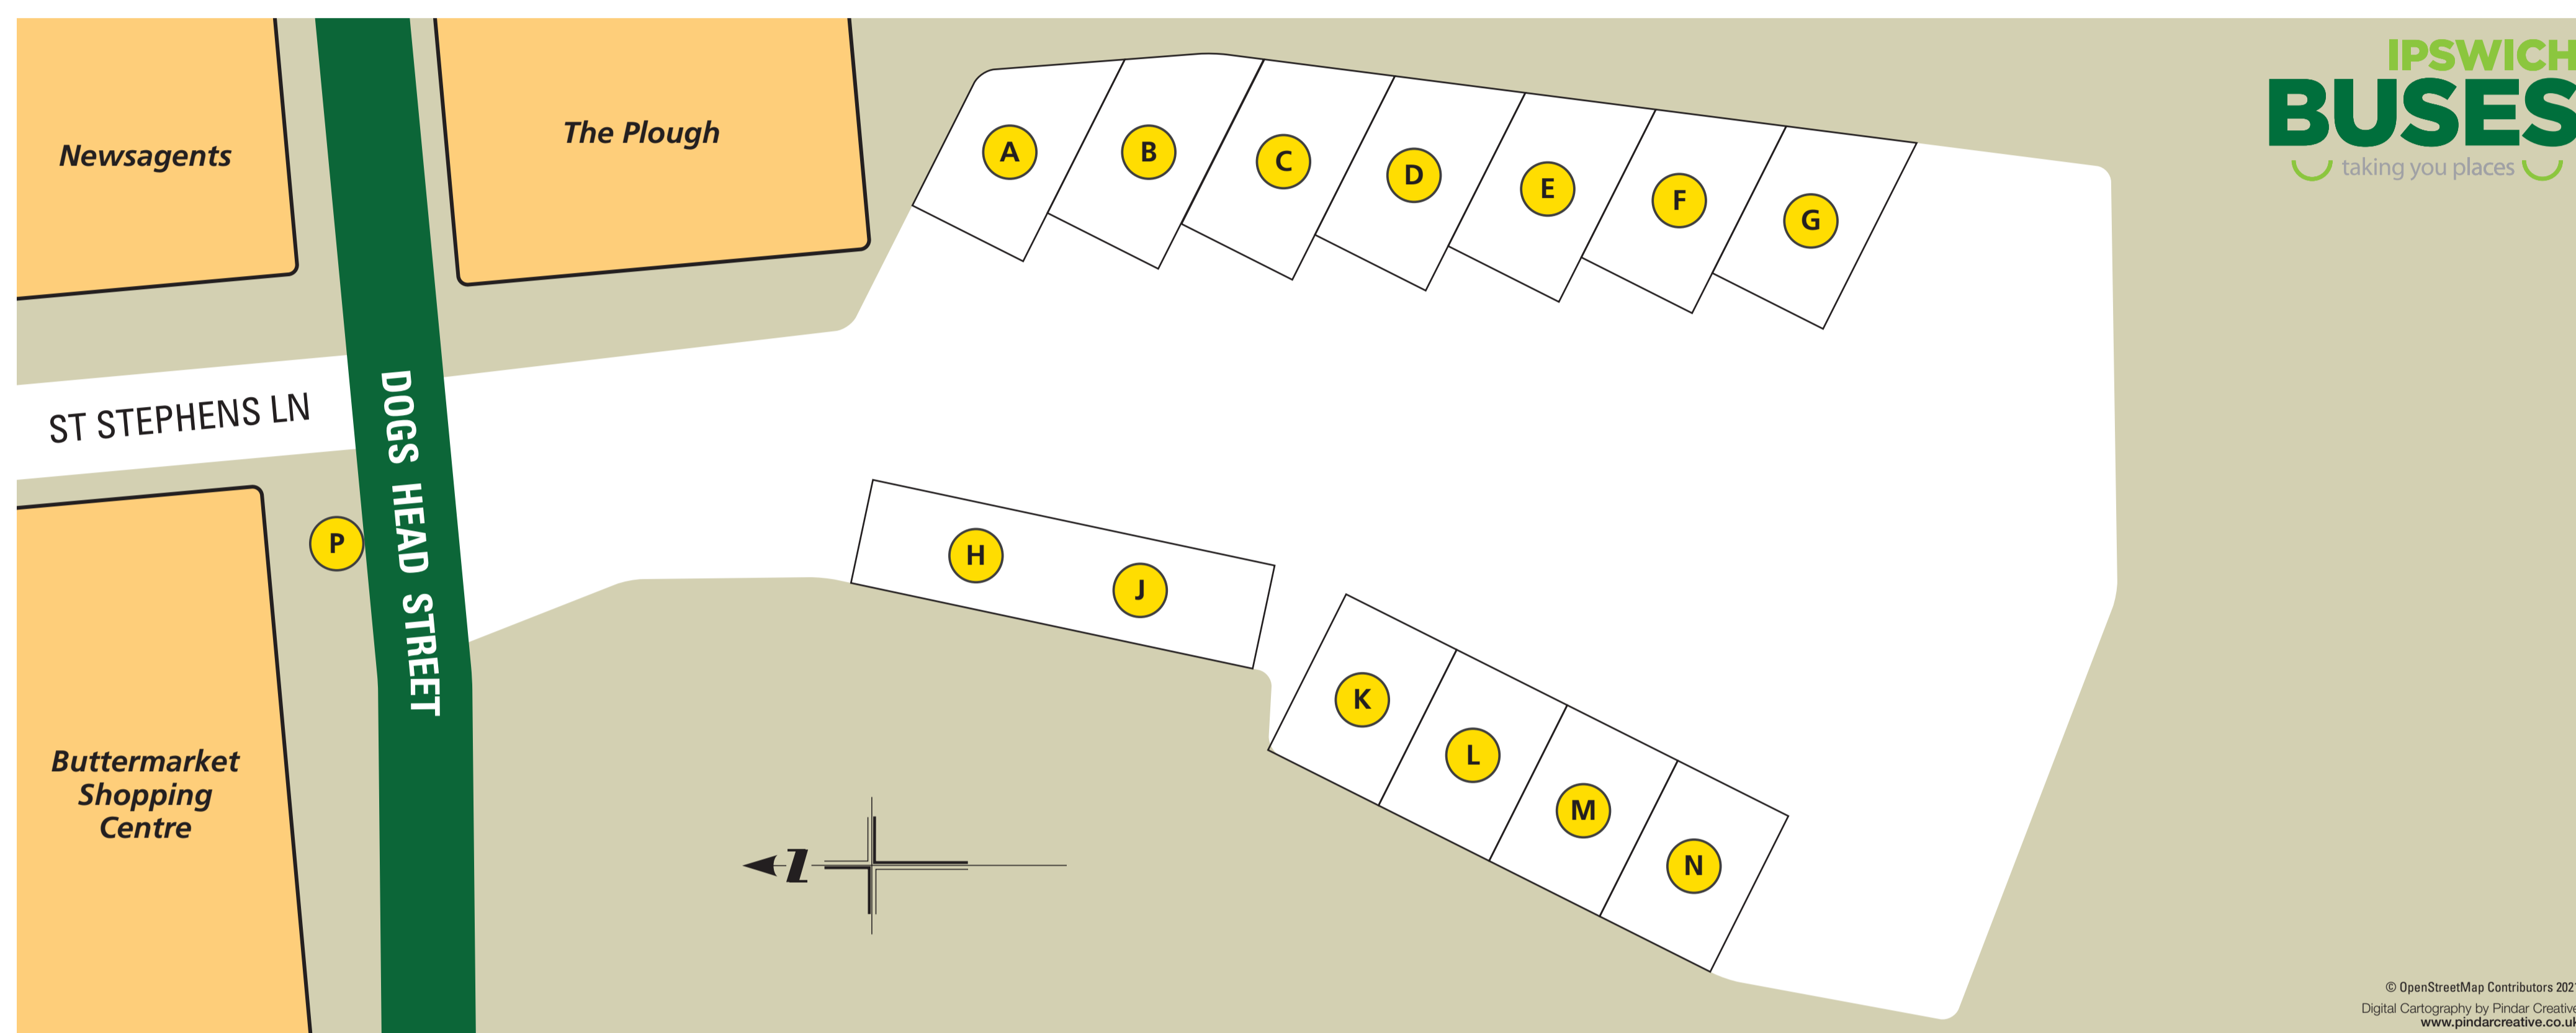

Ipswich Buses Welcomes you to Old Cattle Market Bus Station

Where to catch your bus...

Route	Destination	Stand
1	John Lewis via Greenwich & Gainsborough	P
2	Ipswich Hospital via Gainsborough & Ravenswood H	P
3	John Lewis via Nacton Road	P
3E	Greenwich via Nacton Road	P
4	Bixley via Broke Hall & Felixstowe Road	P
8B	Bramford via Sproughton & Morrisons	H
12	Cambridge Drive via Chantry & Tower Ramparts ≡	P
13	Copdock via Chantry, Pinewood & Tower Ramparts ≡	P
14	Tower Ramparts	P
15A	Thorrington Park via Chantry, Stoke Park & Tower Ramparts	P
16	Tower Ramparts	P
37	Town Centre Free Shuttle	P
91	Hadleigh via Hintlesham ≡	F
92	Manningtree via Holbrook, Stutton & Brantham ≡	J
93	Colchester via Capel St Mary & East Bergholt ≡	J
93A	Colchester via Capel St Mary & East Bergholt ≡	J
94	East Bergholt via Bentley & Tattingstone ≡	J
97	Shotley via Woolverstone & Chelmondiston ≡	J
98	Shotley via Holbrook & Harkstead ≡	J
118	Framlingham via Otley & Brandeston	H
119	Framlingham via Helmingham & Earl Soham	H
914	Debenham via Westerfield & Coddendam	H
997	SuffolkONE College Direct ≡	H

Services marked with **≡** will call at the Train Station

Services marked with **H** will call at Ipswich Hospital

All other bus services operated by Ipswich Buses depart from Tower Ramparts

For further information please visit our Travel Shop adjacent to Stand QQ in Tower Ramparts